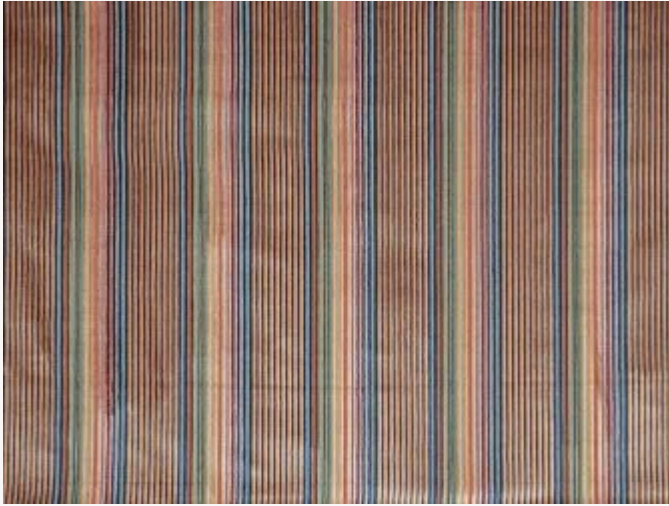

## I6617002 STELLA

This elegant chiseled pinstripe and multicolored velvet is offered in the bright colors that are characteristic of traditional India.

### I6617002 - Fontana

Raccord : Horizontal 17 cm / 6.69 inch

Laize : 136,00 cm / 53,54 inch

### Fadini Borghi

<b>TYPE</b>	Epinglé velvets
<b>USE</b>	Normal use
<b>MARTINDALE</b>	< 20.000 T
<b>COMPOSITION</b>	72 % Viscose - 14 % Polyester - 14 % Cotton
<b>SALES UNIT</b>	Available per meter/yard
<b>WIDTH</b>	136 cm / 53,54 inch
<b>REPEAT</b>	H: 17 cm - 6,69 inch Free match
<b>WEIGHT</b>	863 gr / ml
<b>CARE</b>	

#### INFORMATION

Stripes parallel to selvedges  
pile 100% viscose  
Patina with use