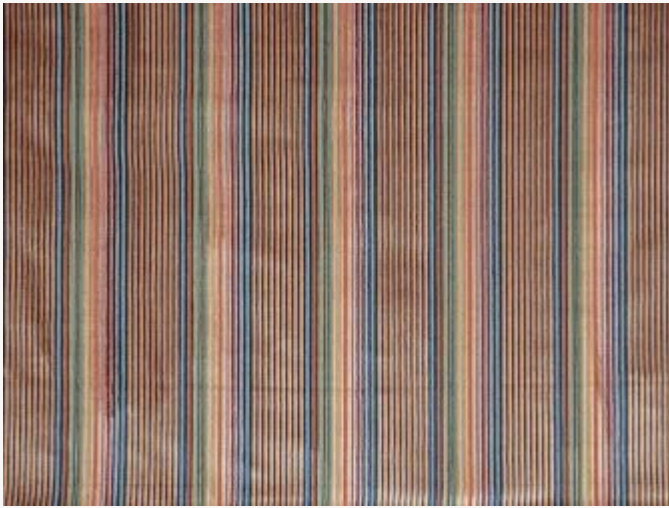

## I6617002 STELLA

This elegant chiseled pinstripe and multicolored velvet is offered in the bright colors that are characteristic of traditional India.

### I6617002 - Fontana

Raccord : Horizontal 17 cm / 6.69 inch

Laize : 136,00 cm / 53,54 inch

### Fadini Borghi

<b>TYPE</b>	Epinglé velvets
<b>USE</b>	Normal use
<b>MARTINDALE</b>	< 20.000 T
<b>COMPOSITION</b>	72 % Viscose - 14 % Polyester - 14 % Cotton
<b>SALES UNIT</b>	Available per meter/yard
<b>WIDTH</b>	136 cm / 53,54 inch
<b>REPEAT</b>	H: 17 cm - 6,69 inch Free match
<b>WEIGHT</b>	863 gr / ml
<b>CARE</b>	

#### INFORMATION

Stripes parallel to selvages  
pile 100% viscose  
Patina with use