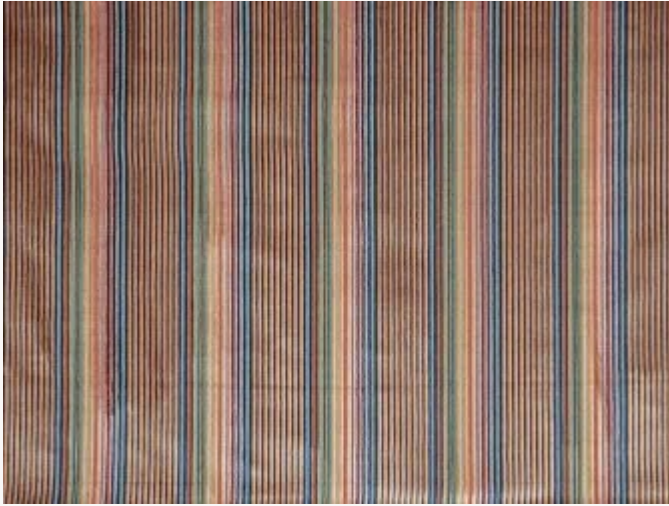

I6617002 STELLA

This elegant chiseled pinstripe and multicolored velvet is offered in the bright colors that are characteristic of traditional India.

I6617002 - Fontana

Raccord : Horizontal 17 cm / 6.69 inch

Laize : 136,00 cm / 53,54 inch

Fadini Borghi

TYPE	Epinglé velvets
USE	Normal use
MARTINDALE	< 20.000 T
COMPOSITION	72 % Viscose - 14 % Polyester - 14 % Cotton
SALES UNIT	Available per meter/yard
WIDTH	136 cm / 53,54 inch
REPEAT	H: 17 cm - 6,69 inch Free match
WEIGHT	863 gr / ml
CARE	

INFORMATION

Stripes parallel to selvedges
pile 100% viscose
Patina with use

2 Colors

I6617001
Giardino

I6617002
Fontana