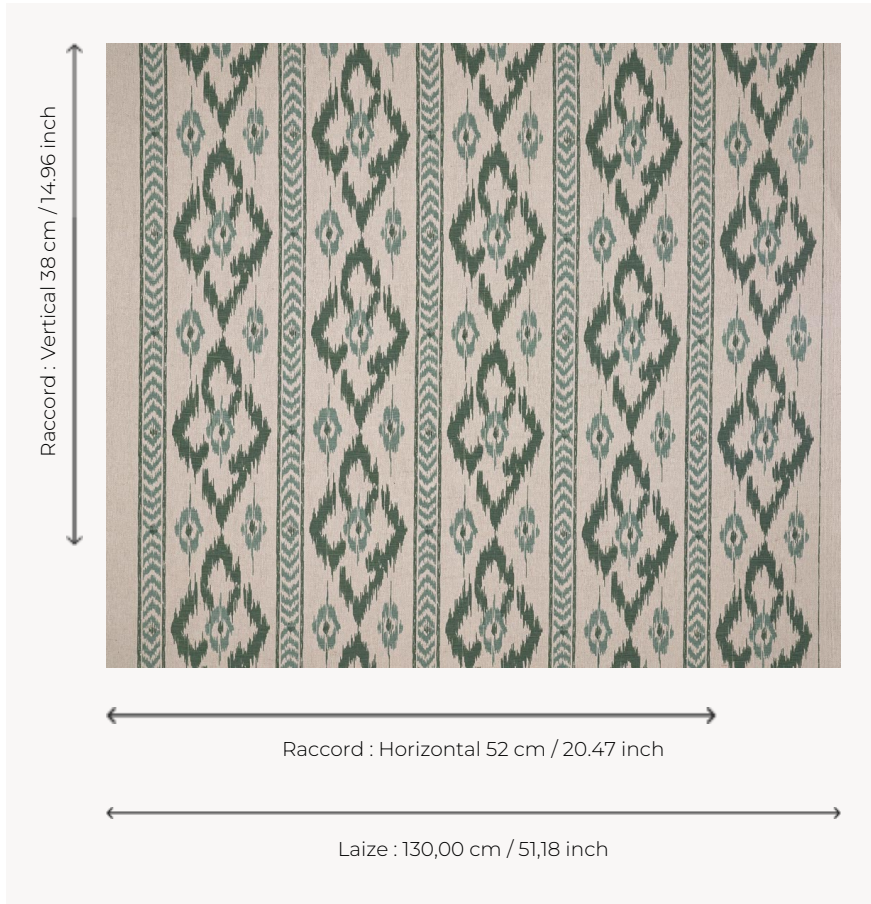

# T0005003 CHEVRON DIAMOND

CHEVRON DIAMOND reproduces the blurred effects of warp printing.

## T0005003 - Malachite

## Thorp of London

<b>TYPE</b>	Prints
<b>TECHNIQUE</b>	Screen printed by hand
<b>SALES UNIT</b>	Available per meter/yard
<b>GROUND</b>	TS021 - Winston Natural
<b>COMPOSITION</b>	55 % Cotton - 45 % Jute
<b>NUMBER OF COLORS</b>	2
<b>COLORS</b>	A-TEAL 307 B-MALACHITE 177
<b>DESIGN WIDTH</b>	130 cm / 51,18 inch
<b>REPEAT</b>	H: 52 cm - 20,47 inch V: 38 cm - 14,96 inch Half drop repeat
<b>WEIGHT</b>	449 gr / ml
<b>CARE</b>	
<b>INFORMATION</b>	Hand screen printed

## 3 Colors

T0005001  
Tile

T0005002  
Atlantic

T0005003  
Malachite