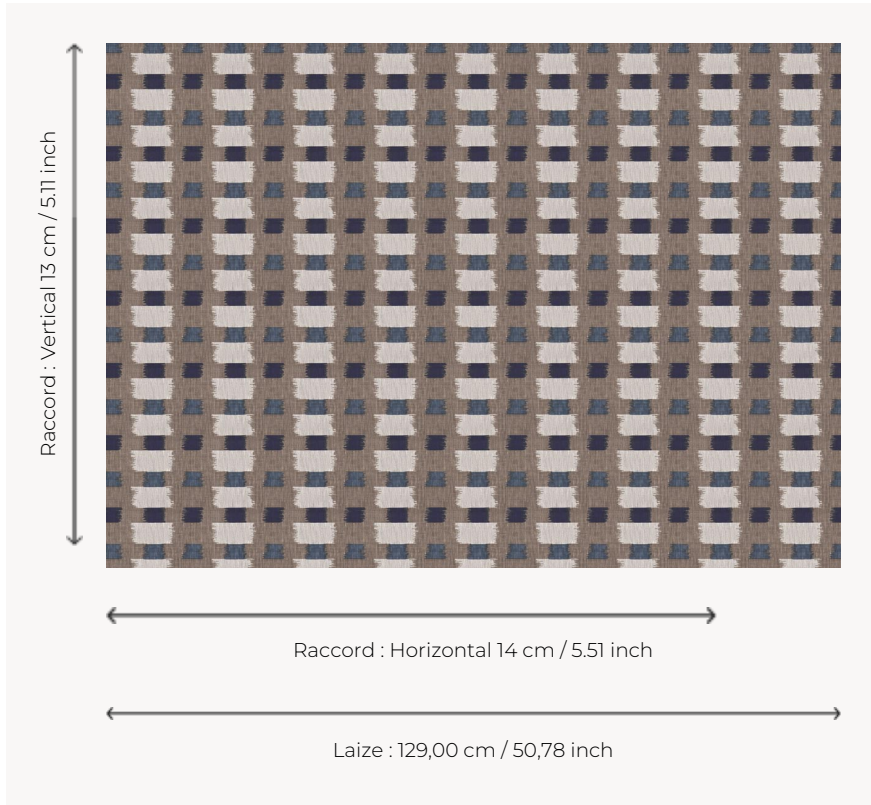

T0079001 JUNCTION STRIPE

These ikat checks are mainly found in Asia.

T0079001 - Smokey

Thorp of London

TYPE	Prints
TECHNIQUE	Screen printed by hand
SALES UNIT	-
GROUND	TS008 - Harry Natural
COMPOSITION	100 % Linen
NUMBER OF COLORS	3
COLORS	A-OCEAN 11 B-WINTER 315 C-SMOKEY 309
DESIGN WIDTH	129 cm / 50,78 inch
REPEAT	H: 14 cm - 5,51 inch V: 13 cm - 5,11 inch
WEIGHT	345 gr / ml
CARE	
INFORMATION	Hand screen printed