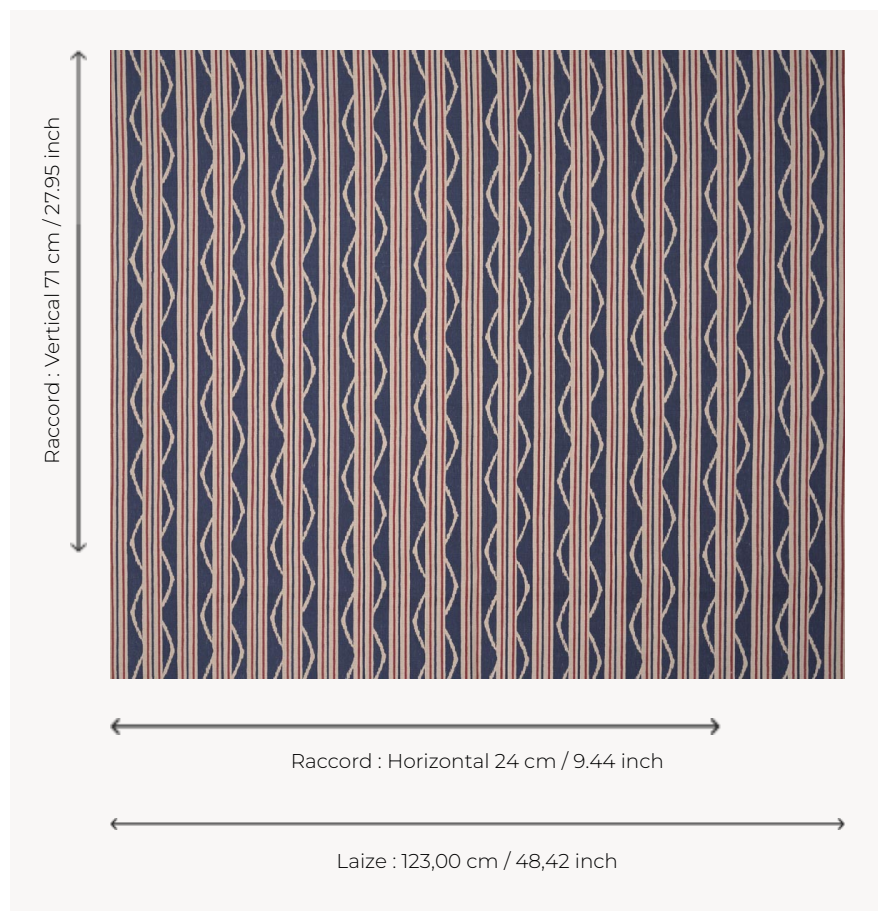

T0319001 PARK WALK

Simple and elegant ikat stripe.

T0319001 - Pompeii

Thorp of London

TYPE	Prints
TECHNIQUE	Screen printed by hand
SALES UNIT	-
GROUND	TS005 - George Sand
COMPOSITION	100 % Linen
NUMBER OF COLORS	2
COLORS	A-POMPEII 163 B-PETROLEUM 87
DESIGN WIDTH	123 cm / 48,42 inch
REPEAT	H: 24 cm - 9,44 inch V: 71 cm - 27,95 inch
WEIGHT	685 gr / ml
CARE	
INFORMATION	Hand screen printed

5 Colors

T0319001
Pompeii

T0319002
Smokey

T0319003
Steel

T0319004
Duck

T0319005
CALYPSO