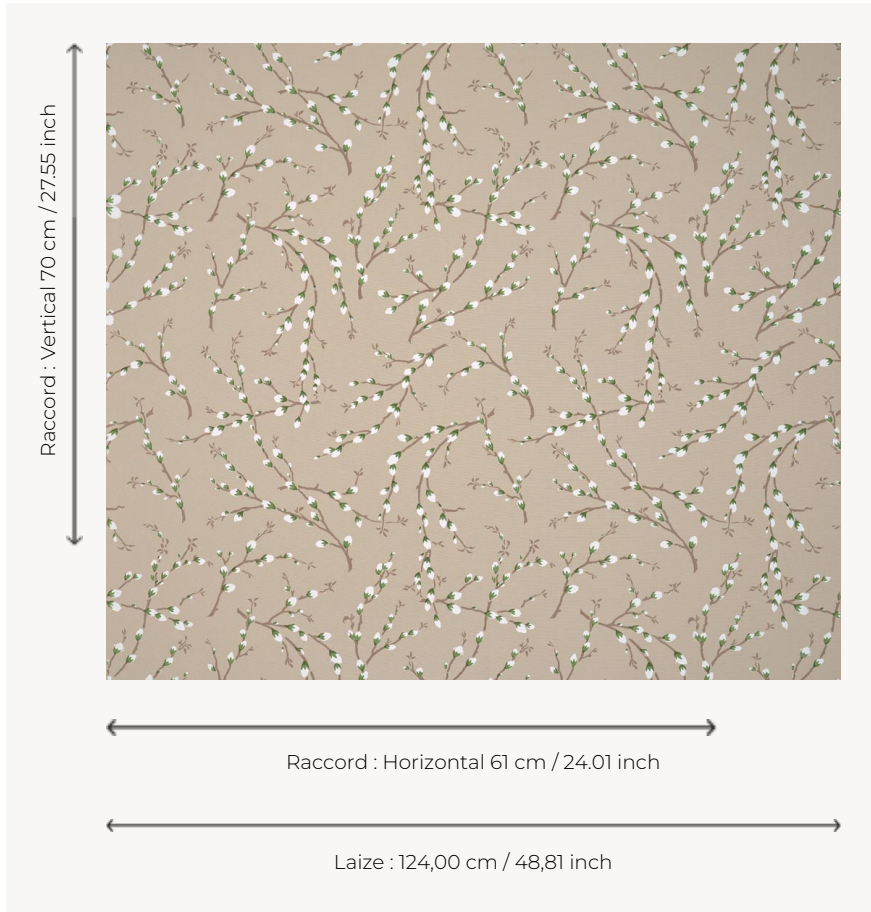

## T0658003 PUSSY WILLOW

Charming budding branches spread across the surface of the canvas. Spring is here!

### Thorp of London

<b>TYPE</b>	Prints
<b>TECHNIQUE</b>	Screen printed by hand
<b>USE</b>	Normal use
<b>MARTINDALE</b>	35.000 T
<b>SALES UNIT</b>	-
<b>GROUND</b>	TS003 - Bradley Sand
<b>COMPOSITION</b>	100 % Cotton
<b>NUMBER OF COLORS</b>	3
<b>COLORS</b>	A-CHIVE 211 B-GREIGE 79 C-WHITE 320
<b>DESIGN WIDTH</b>	124 cm / 48,81 inch
<b>REPEAT</b>	H: 61 cm - 24,01 inch V: 70 cm - 27,55 inch
<b>WEIGHT</b>	361 gr / ml
<b>CARE</b>	
<b>INFORMATION</b>	Hand screen printed