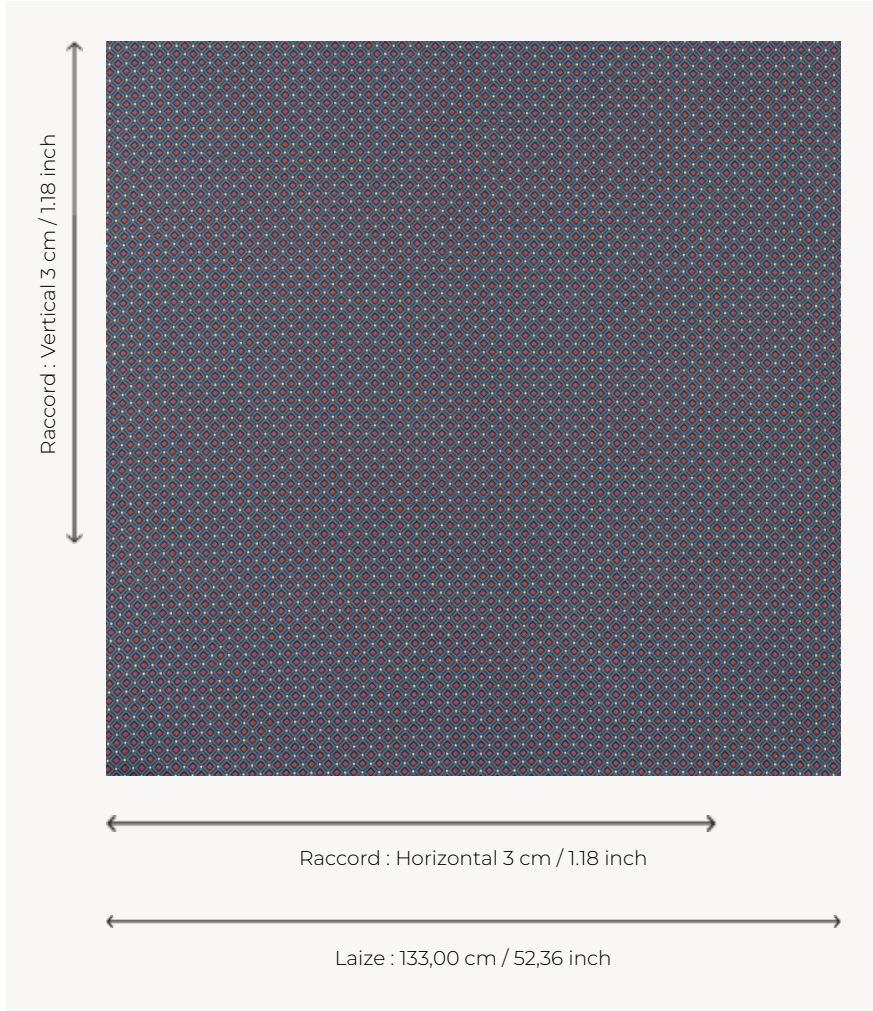

T0793001 REGALIA TILES

Like an antique paving stone, REGALIA TILES plays with geometric shapes.

T0793001 - Royal

Thorp of London

TYPE	Jacquards
TECHNIQUE	Jacquard woven
SALES UNIT	Available per meter/yard
COMPOSITION	89 % Cotton - 8 % Viscose - 3 % Linen
WARP	TW001 Black cotton
NB OF WEFT COLOURS	3
WEFT	A - CCY ROYAL B - CCY NEW TOMATO C - FFY PRIMEROSE
DESIGN WIDTH	133 cm / 52,36 inch
REPEAT	H: 3 cm - 1,18 inch V: 3 cm - 1,18 inch Straight repeat
WEIGHT	36 gr / ml
CARE	
INFORMATION	Natural fiber irregularity

4 Colors

T0793001
Royal

T0793002
Lichen

T0793003
Cinnamon

T0793004
Stone