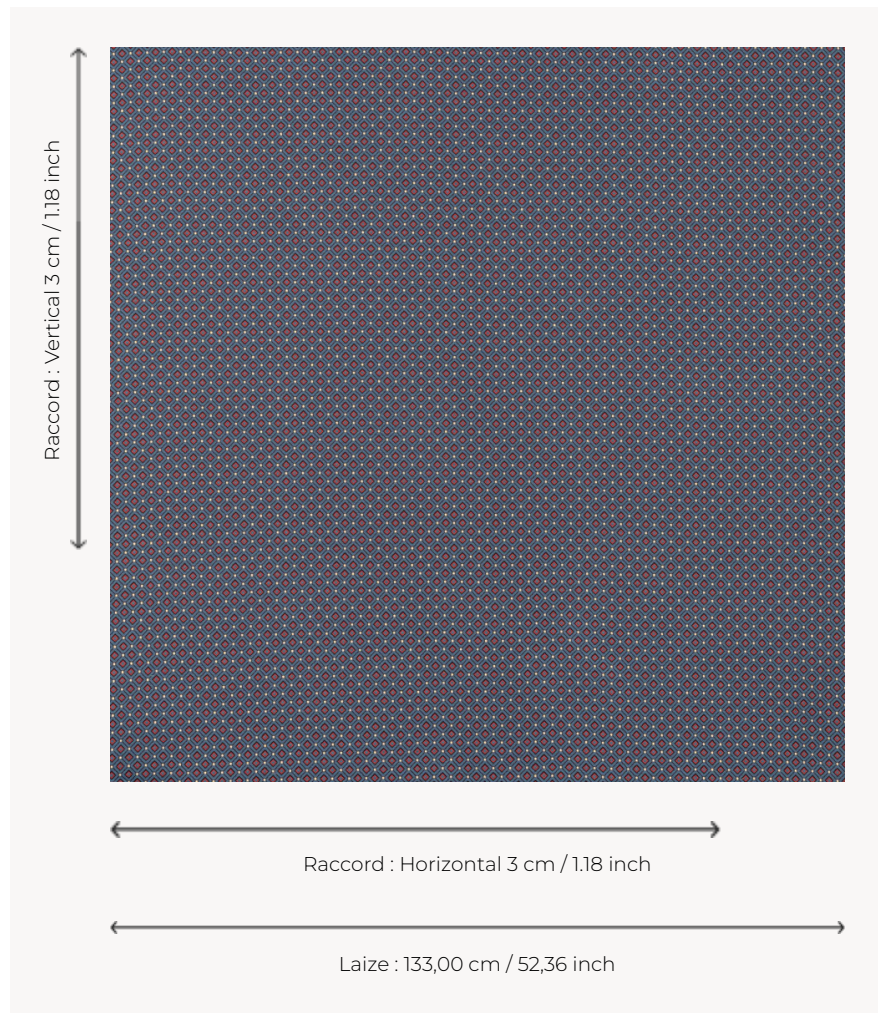

T0793001 REGALIA TILES

Like an antique paving stone, REGALIA TILES plays with geometric shapes.

T0793001 - Royal

Thorp of London

TYPE	Jacquards
TECHNIQUE	Jacquard woven
SALES UNIT	Available per meter/yard
COMPOSITION	89 % Cotton - 8 % Viscose - 3 % Linen
WARP	TW001 Black cotton
NB OF WEFT COLOURS	3
WEFT	A - CCY ROYAL B - CCY NEW TOMATO C - FFY PRIMEROSE
DESIGN WIDTH	133 cm / 52,36 inch
REPEAT	H: 3 cm - 1,18 inch V: 3 cm - 1,18 inch Straight repeat
WEIGHT	478 gr / ml
CARE	
INFORMATION	Natural fiber irregularity

4 Colors

T0793001
Royal

T0793002
Lichen

T0793003
Cinnamon

T0793004
Stone