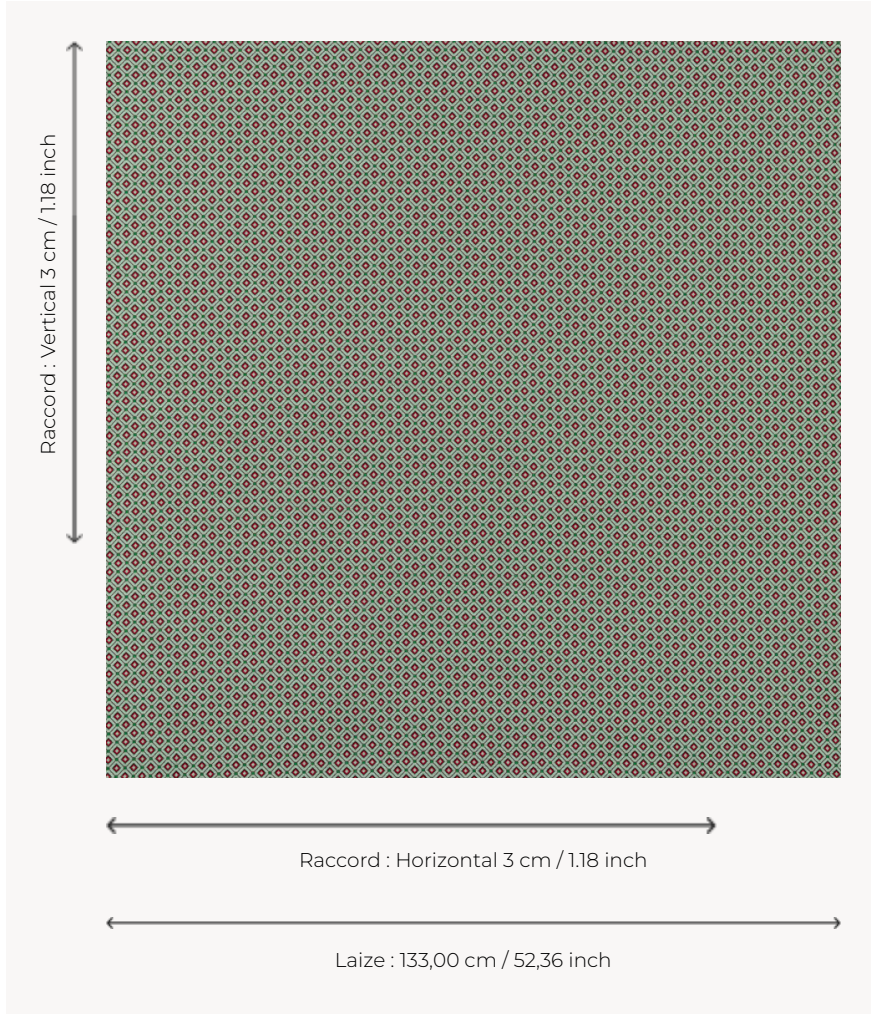

T0793002 REGALIA TILES

Like an antique paving stone, REGALIA TILES plays with geometric shapes.

T0793002 - Lichen

Thorp of London

TYPE	Jacquards
TECHNIQUE	Jacquard woven
SALES UNIT	Available per meter/yard
COMPOSITION	89 % Cotton - 8 % Viscose - 3 % Linen
WARP	TW001 Black cotton
NB OF WEFT COLOURS	3
WEFT	A - CCY LICHEN B - CCY DEEP RED C - FFY HEDGE
DESIGN WIDTH	133 cm / 52,36 inch
REPEAT	H: 3 cm - 1,18 inch V: 3 cm - 1,18 inch Straight repeat
WEIGHT	36 gr / ml
CARE	
INFORMATION	Natural fiber irregularity

4 Colors

T0793001
Royal

T0793002
Lichen

T0793003
Cinnamon

T0793004
Stone