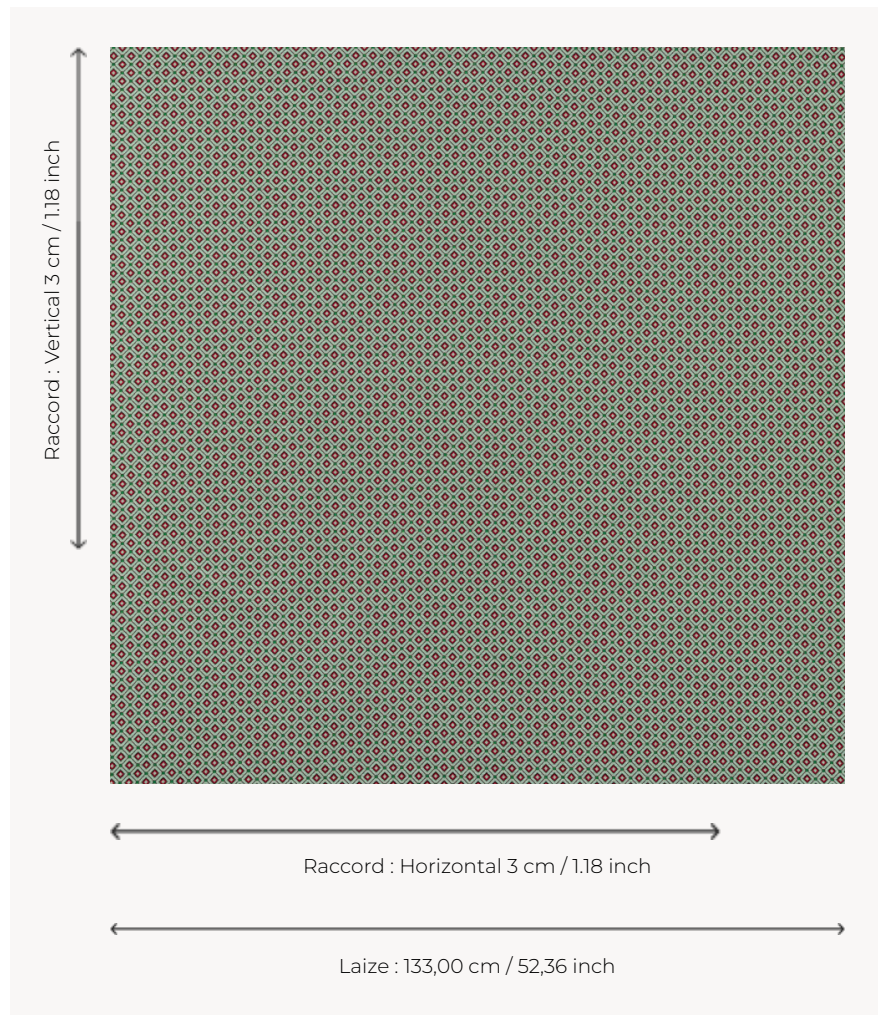

T0793002 REGALIA TILES

Like an antique paving stone, REGALIA TILES plays with geometric shapes.

T0793002 - Lichen

Thorp of London

TYPE	Jacquards
TECHNIQUE	Jacquard woven
SALES UNIT	Available per meter/yard
COMPOSITION	89 % Cotton - 8 % Viscose - 3 % Linen
WARP	TW001 Black cotton
NB OF WEFT COLOURS	3
WEFT	A - CCY LICHEN B - CCY DEEP RED C - FFY HEDGE
DESIGN WIDTH	133 cm / 52,36 inch
REPEAT	H: 3 cm - 1,18 inch V: 3 cm - 1,18 inch Straight repeat
WEIGHT	478 gr / ml
CARE	
INFORMATION	Natural fiber irregularity

4 Colors

T0793001
Royal

T0793002
Lichen

T0793003
Cinnamon

T0793004
Stone