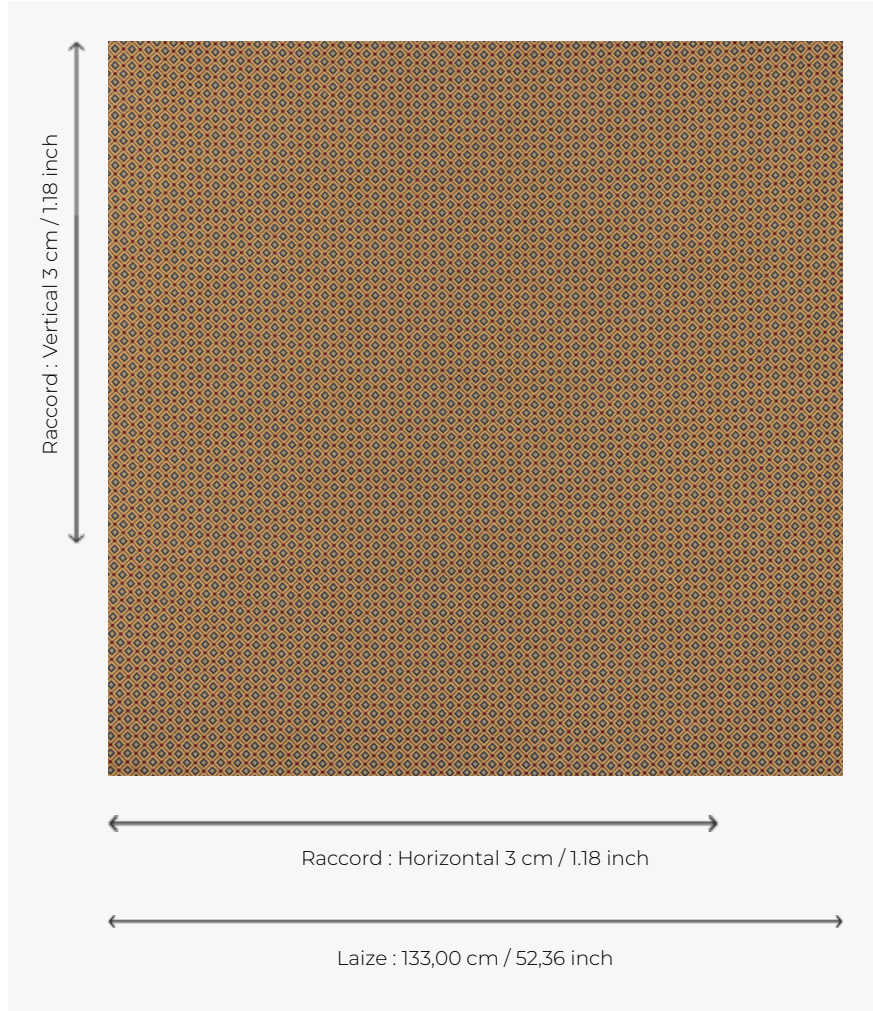

T0793003 REGALIA TILES

Like an antique paving stone, REGALIA TILES plays with geometric shapes.

T0793003 - Cinnamon

Thorp of London

TYPE	Jacquards
TECHNIQUE	Jacquard woven
SALES UNIT	Available per meter/yard
COMPOSITION	89 % Cotton - 8 % Viscose - 3 % Linen
WARP	TW001 Black cotton
NB OF WEFT COLOURS	3
WEFT	A - CCY BEIGE / CINNAMON B - CCY ATLANTIC C - FFY ROUGE
DESIGN WIDTH	133 cm / 52,36 inch
REPEAT	H: 3 cm - 1,18 inch V: 3 cm - 1,18 inch Straight repeat
WEIGHT	36 gr / ml
CARE	
INFORMATION	Natural fiber irregularity

4 Colors

T0793001
Royal

T0793002
Lichen

T0793003
Cinnamon

T0793004
Stone