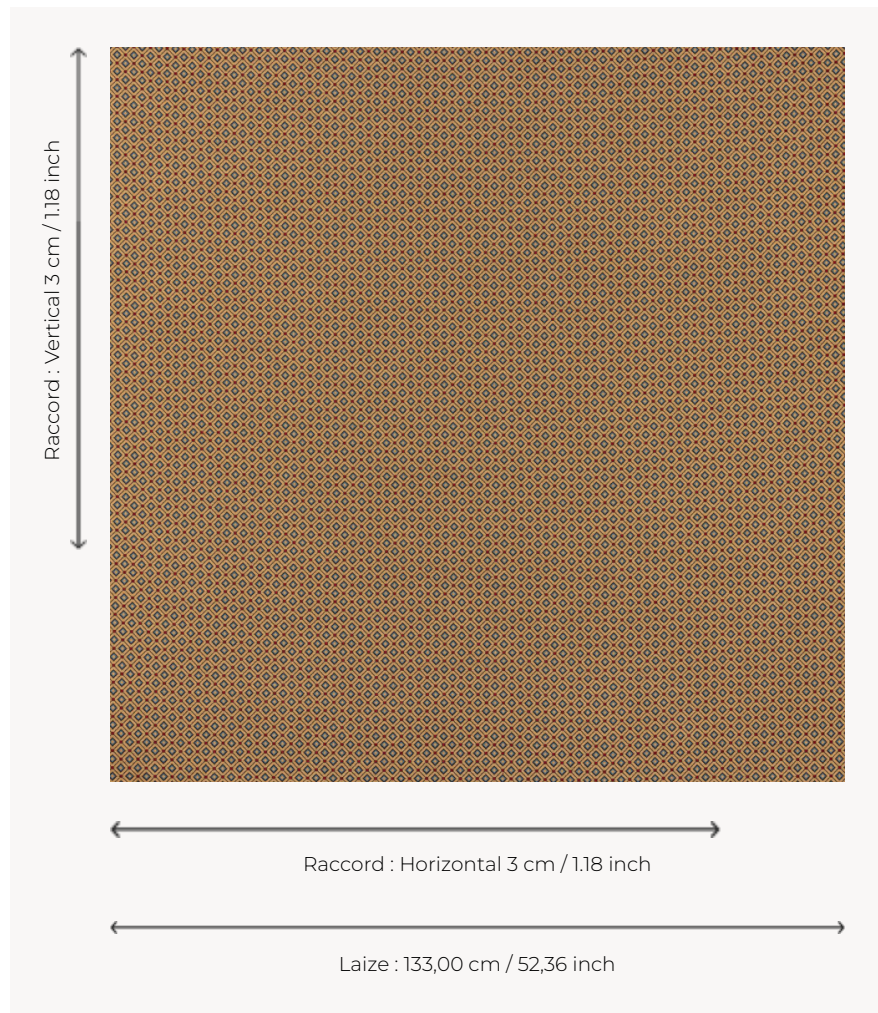

T0793003 REGALIA TILES

Like an antique paving stone, REGALIA TILES plays with geometric shapes.

T0793003 - Cinnamon

Thorp of London

TYPE	Jacquards
TECHNIQUE	Jacquard woven
SALES UNIT	Available per meter/yard
COMPOSITION	89 % Cotton - 8 % Viscose - 3 % Linen
WARP	TW001 Black cotton
NB OF WEFT COLOURS	3
WEFT	A - CCY BEIGE / CINNAMON B - CCY ATLANTIC C - FFY ROUGE
DESIGN WIDTH	133 cm / 52,36 inch
REPEAT	H: 3 cm - 1,18 inch V: 3 cm - 1,18 inch Straight repeat
WEIGHT	478 gr / ml
CARE	
INFORMATION	Natural fiber irregularity

4 Colors

T0793001
Royal

T0793002
Lichen

T0793003
Cinnamon

T0793004
Stone