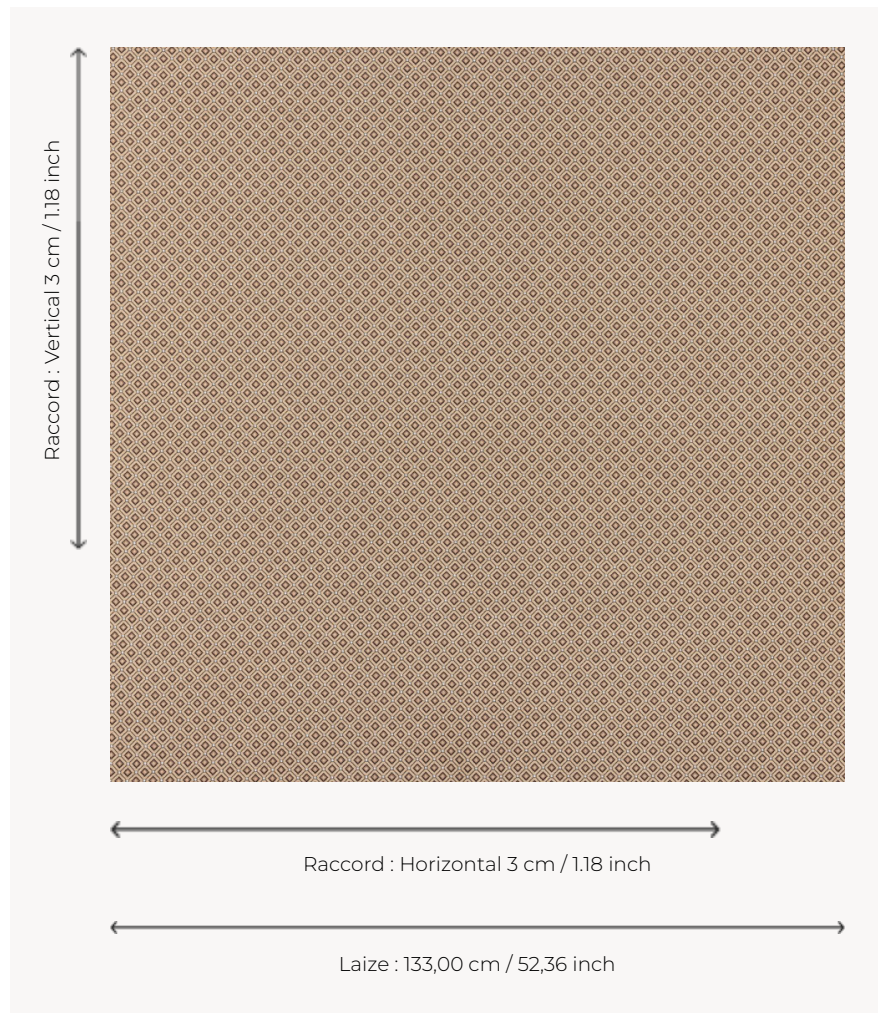

T0793004 REGALIA TILES

Like an antique paving stone, REGALIA TILES plays with geometric shapes.

T0793004 - Stone

Thorp of London

TYPE	Jacquards
TECHNIQUE	Jacquard woven
SALES UNIT	Available per meter/yard
COMPOSITION	89 % Cotton - 8 % Viscose - 3 % Linen
WARP	TW001 Black cotton
NB OF WEFT COLOURS	3
WEFT	A - CCY STONE B - CCY MUSHROOM C - FFY BLEACHED
DESIGN WIDTH	133 cm / 52,36 inch
REPEAT	H: 3 cm - 1,18 inch V: 3 cm - 1,18 inch Straight repeat
WEIGHT	36 gr / ml
CARE	
INFORMATION	Natural fiber irregularity

4 Colors

T0793001
Royal

T0793002
Lichen

T0793003
Cinnamon

T0793004
Stone