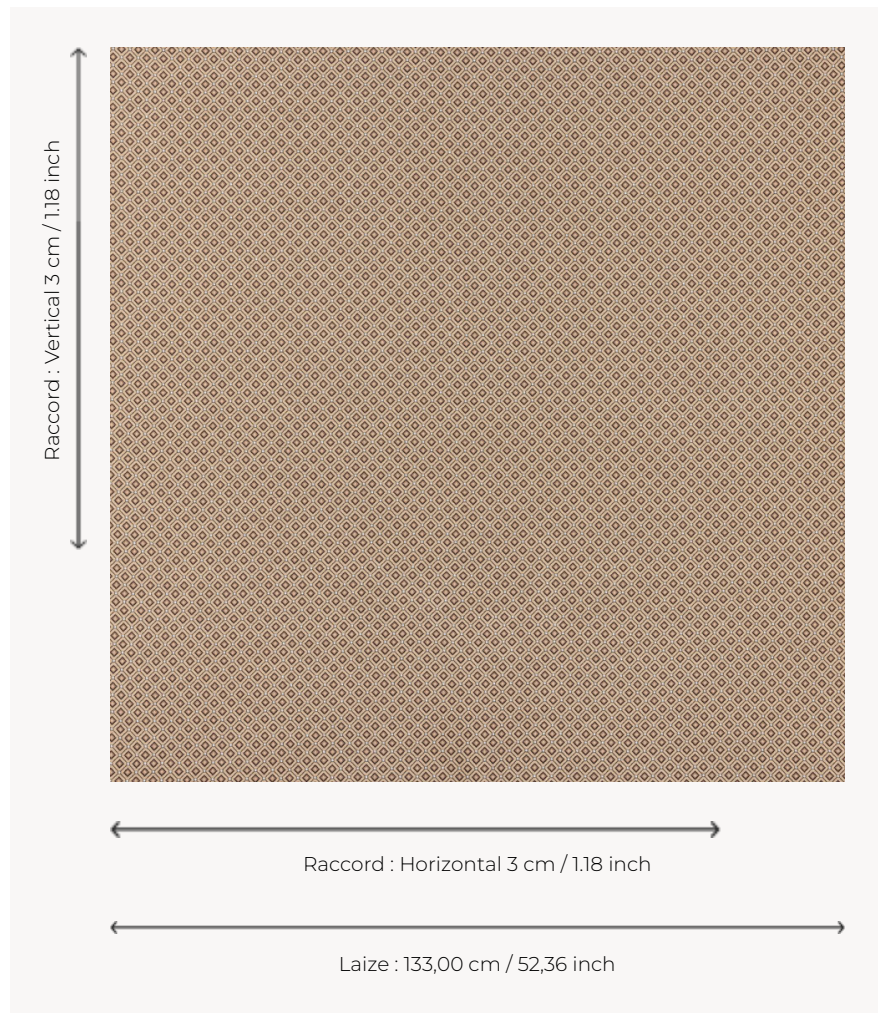

T0793004 REGALIA TILES

Like an antique paving stone, REGALIA TILES plays with geometric shapes.

T0793004 - Stone

Thorp of London

TYPE	Jacquards
TECHNIQUE	Jacquard woven
SALES UNIT	Available per meter/yard
COMPOSITION	89 % Cotton - 8 % Viscose - 3 % Linen
WARP	TW001 Black cotton
NB OF WEFT COLOURS	3
WEFT	A - CCY STONE B - CCY MUSHROOM C - FFY BLEACHED
DESIGN WIDTH	133 cm / 52,36 inch
REPEAT	H: 3 cm - 1,18 inch V: 3 cm - 1,18 inch Straight repeat
WEIGHT	478 gr / ml
CARE	
INFORMATION	Natural fiber irregularity

4 Colors

T0793001
Royal

T0793002
Lichen

T0793003
Cinnamon

T0793004
Stone