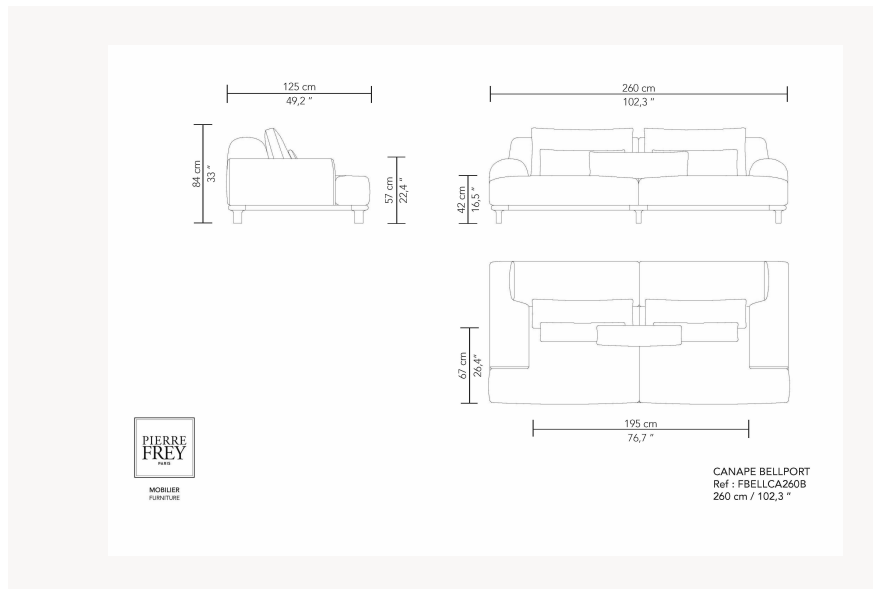

FBELLCA260B BELLPORT

BELLPORT, designed by Christian Haas, captures the hushed atmosphere of a Long Island village, where understated elegance meets a lifestyle shaped by sharing. It is a place where comfort settles in effortlessly, without ostentation. Everything is conceived with hospitality in mind. The proportions are generous, the lines open, the seat deep. The sofa invites you to sit, to gather, and to linger. Here, comfort takes on a form of its own. The generously drawn volumes convey an immediate sense of softness. The broad, continuous backrest and armrests gently envelop the body, creating a calm and composed silhouette. Down-filled cushions provide a supple, almost fluid feel, moving with the body without ever restricting it. Fabric finds its fullest expression here. Spread across these expansive surfaces, it reveals its richness, texture, and depth. The solid wood base grounds the piece. It can blend seamlessly into the upholstery or stand out in lacquer, in a chosen shade, extending the freedom of composition.

FBELLCA260B -

Pierre Frey

CATEGORY	Sofas
DIMENSIONS	L 260 x P 125 x H 84 cm L 102 x P 49 x H 33 inches
FRAME	Wood Construction : Traditional assembly
COMFORT	Suspension : Solid seat
FINISHES	Cushion(s) Finishes : Removable cushion(s)
LEG FINISHES	Wooden base
INFORMATION	Available with a solid OAK or lacquered (mat, satin or glossy) base
WEIGHT	319,81 Lbs
FABRIC QTY	22,28 yds