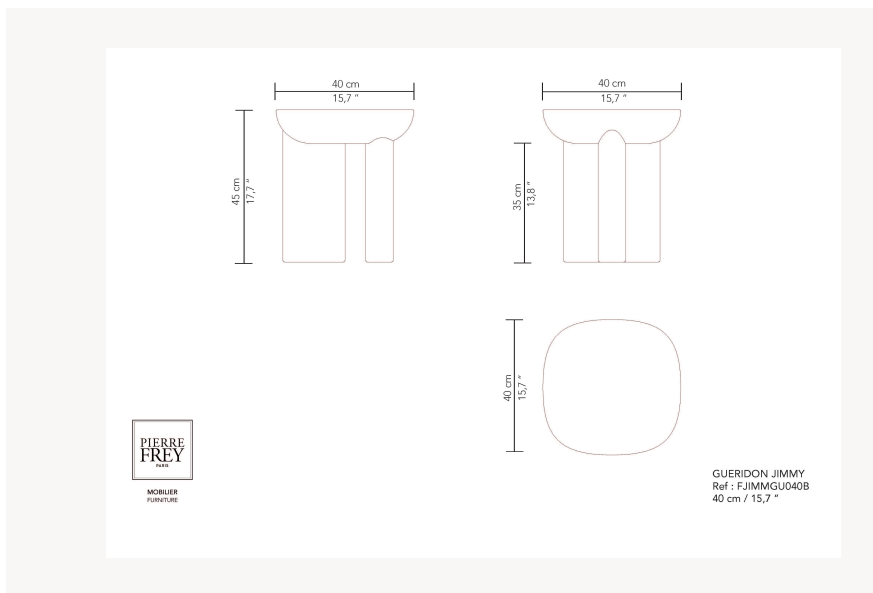

FJIMMGU040B -

Pierre Frey

CATEGORY	Pedestal tables
DESIGNER	Guillaume Delvigne
DIMENSIONS	L 40 x P 40 x H 45 cm L 15 x P 15 x H 17 inches
INFORMATION	Ceramic structure or wood panel with veneer/laquered structure. Table top or insert in wood with veneer/laquered or laquered safety glass.
WEIGHT	35,28 Lbs