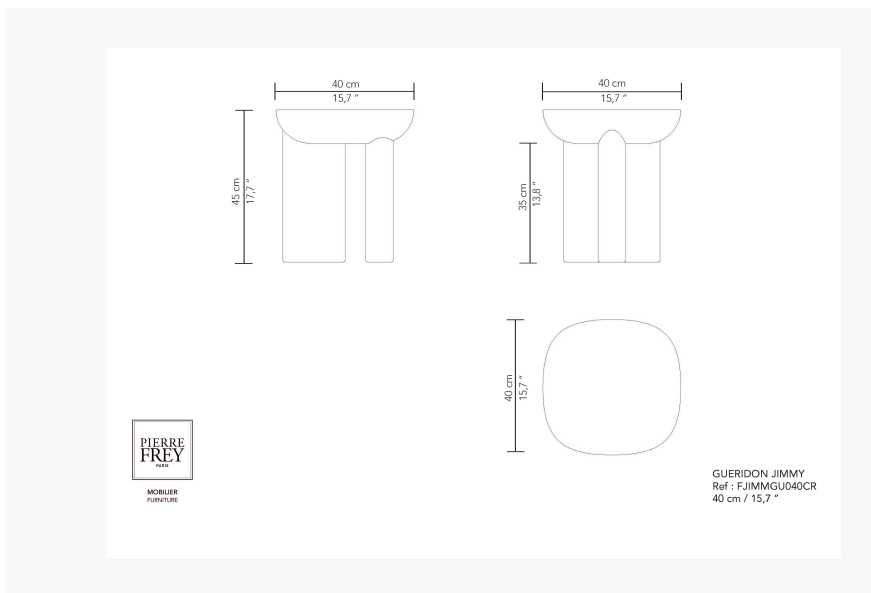

FJIMMGU040CR01 -

Pierre Frey

CATEGORY	Pedestal tables
DESIGNER	Guillaume Delvigne
DIMENSIONS	L 40 x P 40 x H 45 cm L 15 x P 15 x H 17 inches
INFORMATION	Ceramic structure or wood panel with veneer/laquered structure. Table top or insert in wood with veneer/laquered or laquered safety glass.
WEIGHT	50,72 Lbs