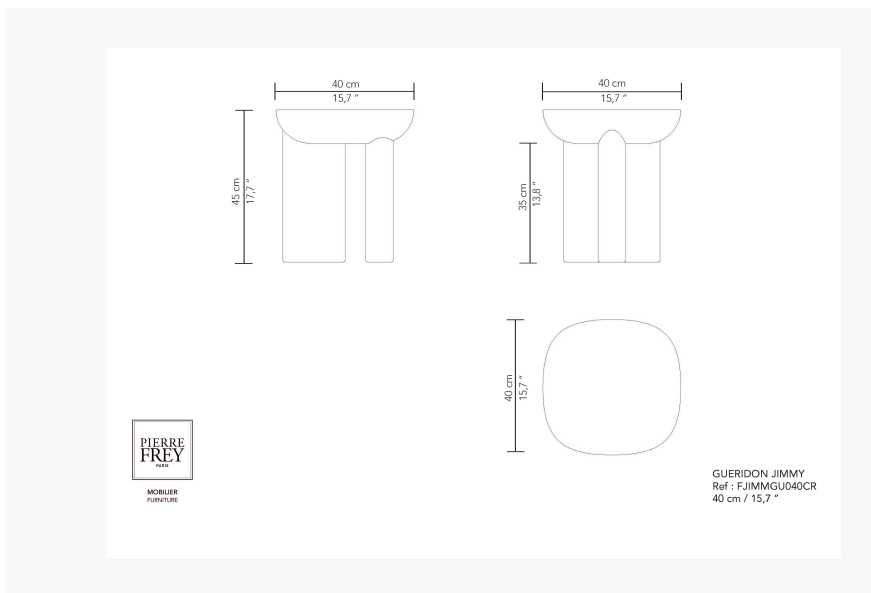

FJIMMGU040CR02 -

Pierre Frey

CATEGORY	Pedestal tables
DESIGNER	Guillaume Delvigne
DIMENSIONS	L 40 x P 40 x H 45 cm L 15 x P 15 x H 17 inches
INFORMATION	Ceramic structure or wood panel with veneer/laquered structure. Table top or insert in wood with veneer/laquered or laquered safety glass.
WEIGHT	50,72 Lbs