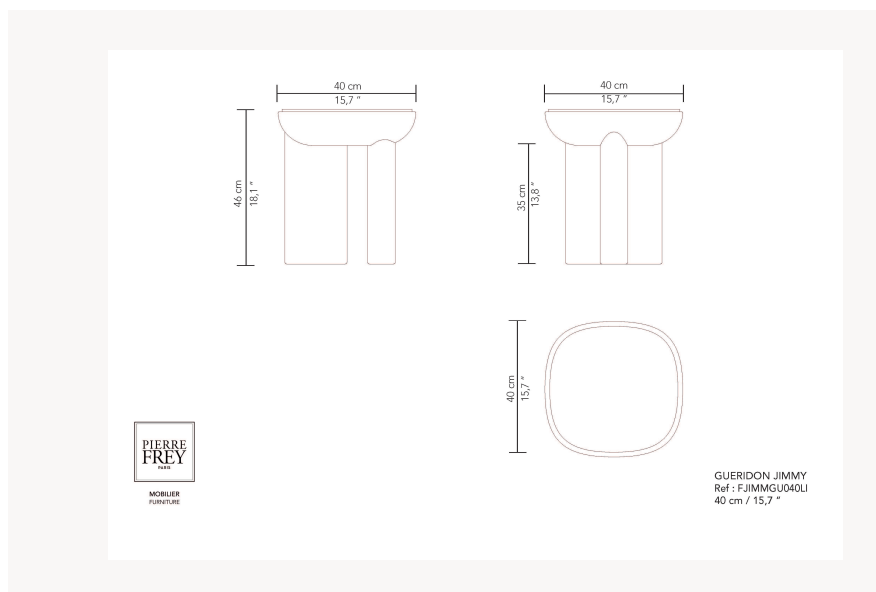

FJIMMGU040LBI1 -

Pierre Frey

CATEGORY	Pedestal tables
DESIGNER	Guillaume Delvigne
DIMENSIONS	L 40 x P 40 x H 46 cm L 15 x P 15 x H 18 inches
INFORMATION	Ceramic structure or wood panel with veneer/laquered structure. Table top or insert in wood with veneer/laquered or laquered safety glass.
WEIGHT	35,28 Lbs