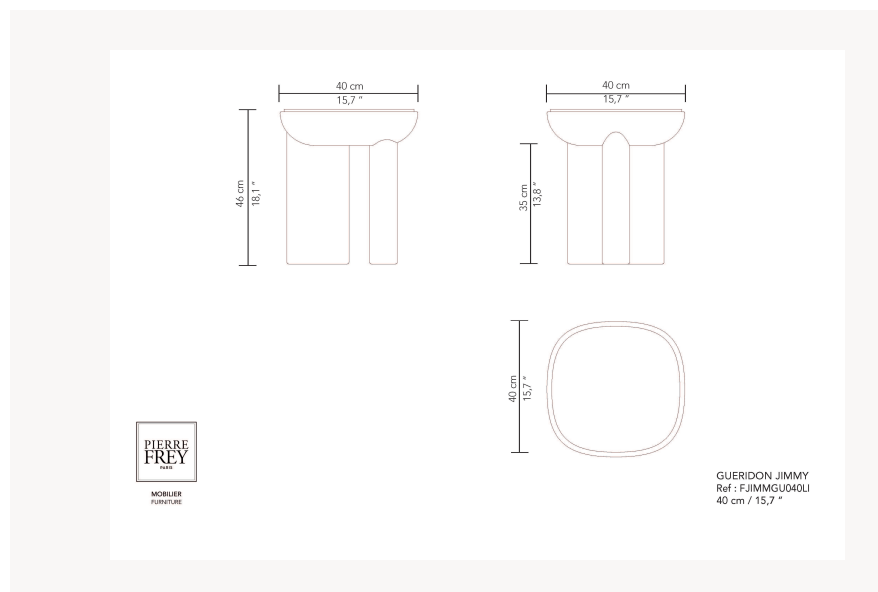

FJIMMGU040LBI2 -

Pierre Frey

CATEGORY	Pedestal tables
DESIGNER	Guillaume Delvigne
DIMENSIONS	L 40 x P 40 x H 46 cm L 15 x P 15 x H 18 inches
INFORMATION	Ceramic structure or wood panel with veneer/laquered structure. Table top or insert in wood with veneer/laquered or laquered safety glass.
WEIGHT	35,28 Lbs