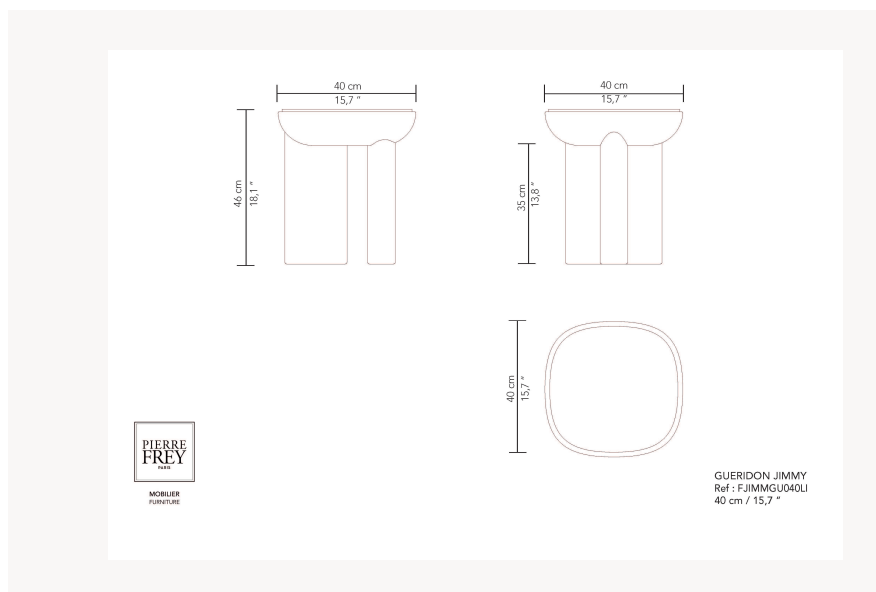

FJIMMGU040LBI2 -

Pierre Frey

CATEGORY	Pedestal tables
DESIGNER	Guillaume Delvigne
DIMENSIONS	L 15 x P 15 x H 18 inches
INFORMATION	Ceramic structure or wood panel with veneer/laquered structure. Table top or insert in wood with veneer/laquered or laquered tempered safety glass.
WEIGHT	35,28 Lbs