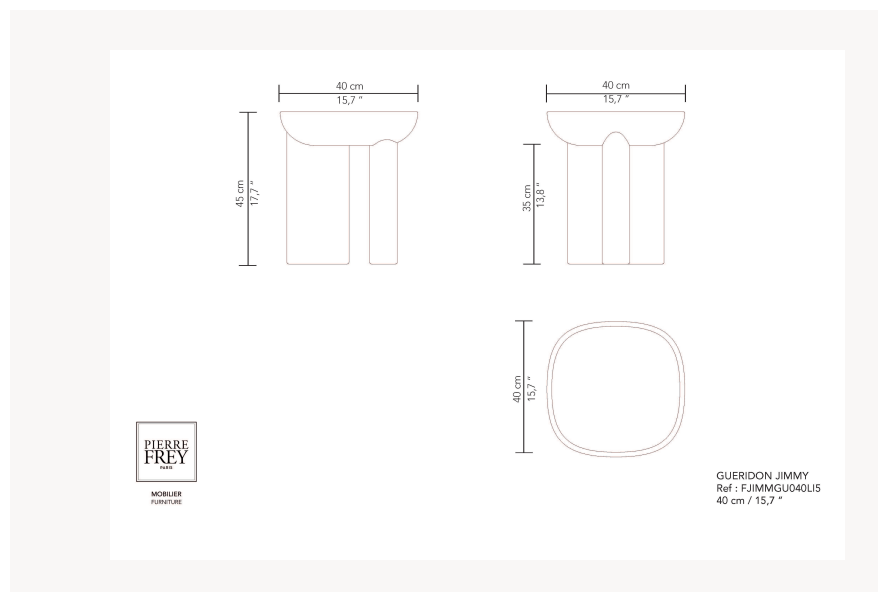

FJIMMGU040LBI5 -

Pierre Frey

CATEGORY	Pedestal tables
DESIGNER	Guillaume Delvigne
DIMENSIONS	L 40 x P 40 x H 45 cm L 15 x P 15 x H 17 inches
INFORMATION	Ceramic structure or wood panel with veneer/laquered structure. Table top or insert in wood with veneer/laquered or laquered safety glass.
WEIGHT	36,61 Lbs