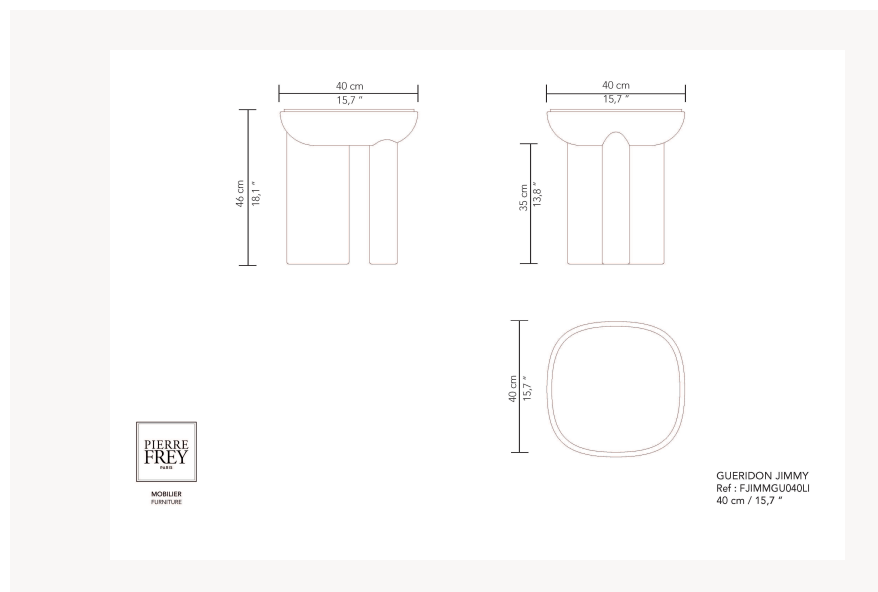

FJIMMGU040LI1 -

Pierre Frey

CATEGORY	Pedestal tables
DESIGNER	Guillaume Delvigne
DIMENSIONS	L 15 x P 15 x H 18 inches
INFORMATION	Ceramic structure or wood panel with veneer/laquered structure. Table top or insert in wood with veneer/laquered or laquered tempered safety glass.
WEIGHT	35,28 Lbs