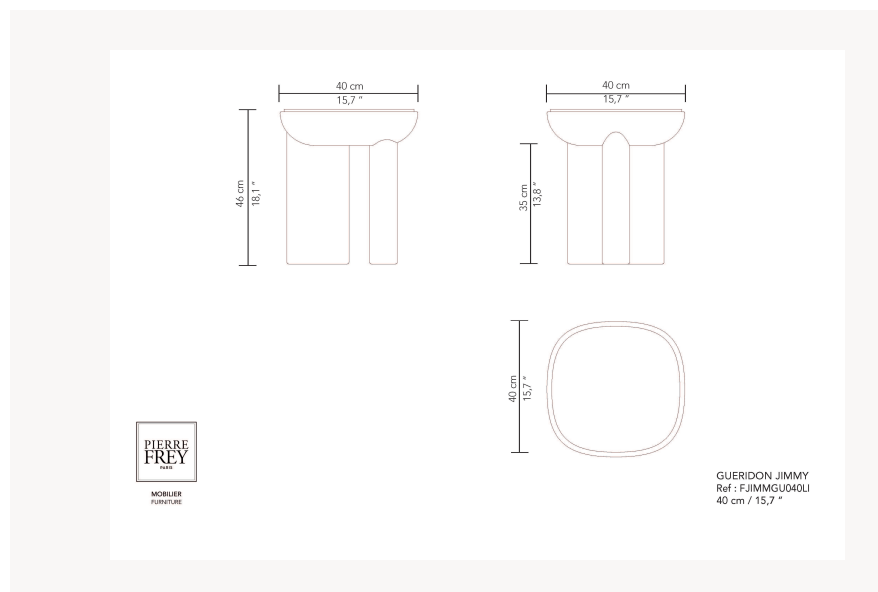

FJIMMGU040LI1 -

Pierre Frey

CATEGORY	Pedestal tables
DESIGNER	Guillaume Delvigne
DIMENSIONS	L 40 x P 40 x H 46 cm L 15 x P 15 x H 18 inches
INFORMATION	Ceramic structure or wood panel with veneer/laquered structure. Table top or insert in wood with veneer/laquered or laquered safety glass.
WEIGHT	35,28 Lbs