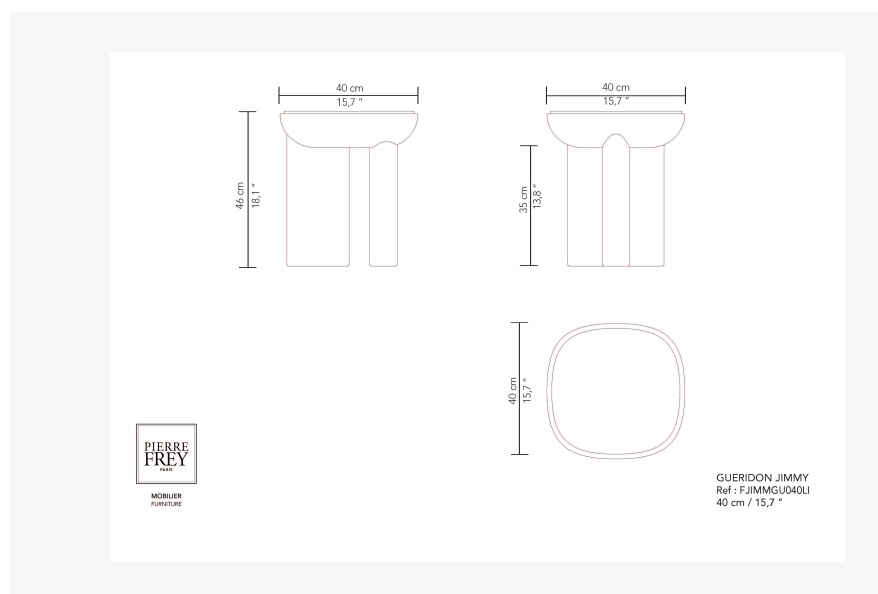

FJIMMGU040LI2 -

Pierre Frey

CATEGORY	Pedestal tables
DESIGNER	Guillaume Delvigne
DIMENSIONS	L 40 x P 40 x H 46 cm L 15 x P 15 x H 18 inches
INFORMATION	Ceramic structure or wood panel with veneer/laquered structure. Table top or insert in wood with veneer/laquered or laquered safety glass.
WEIGHT	35,28 Lbs