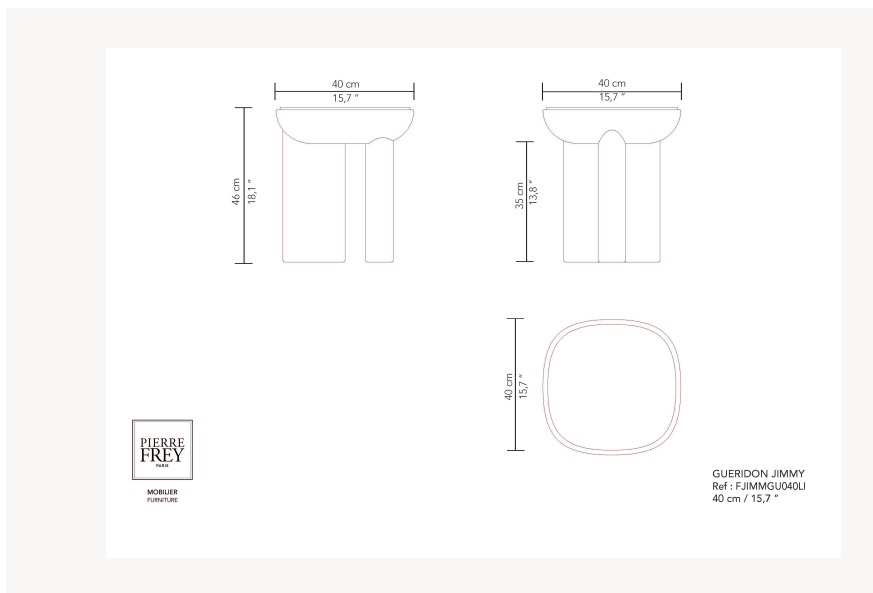

FJIMMGU040LI2 -

Pierre Frey

CATEGORY	Pedestal tables
DESIGNER	Guillaume Delvigne
DIMENSIONS	L 40 x P 40 x H 46 cm L 15 x P 15 x H 18 inches
INFORMATION	Ceramic structure or wood panel with veneer/laquered structure. Table top or insert in wood with veneer/laquered or laquered safety glass.
WEIGHT	35,28 Lbs