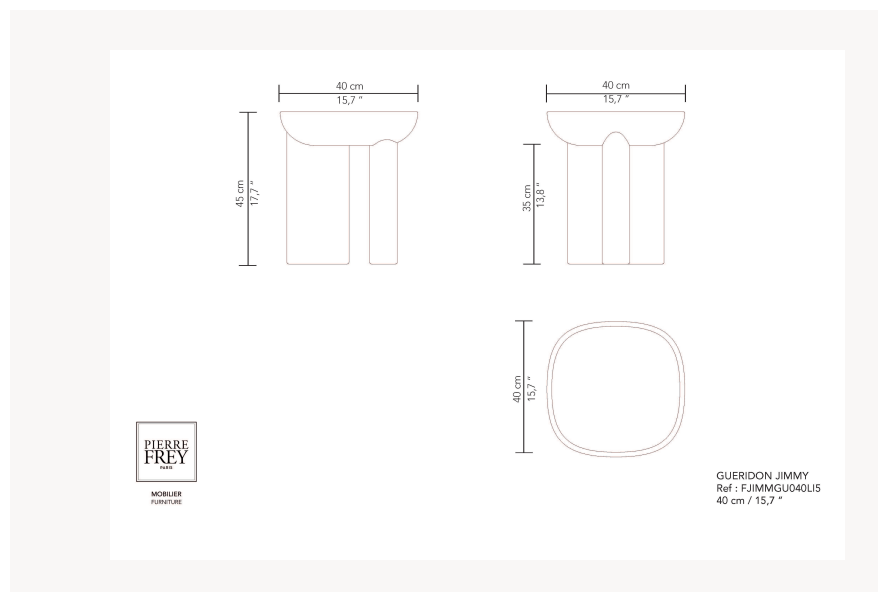

FJIMMGU040LI5 -

Pierre Frey

CATEGORY	Pedestal tables
DESIGNER	Guillaume Delvigne
DIMENSIONS	L 40 x P 40 x H 45 cm L 15 x P 15 x H 17 inches
INFORMATION	Ceramic structure or wood panel with veneer/laquered structure. Table top or insert in wood with veneer/laquered or laquered safety glass.
WEIGHT	36,61 Lbs