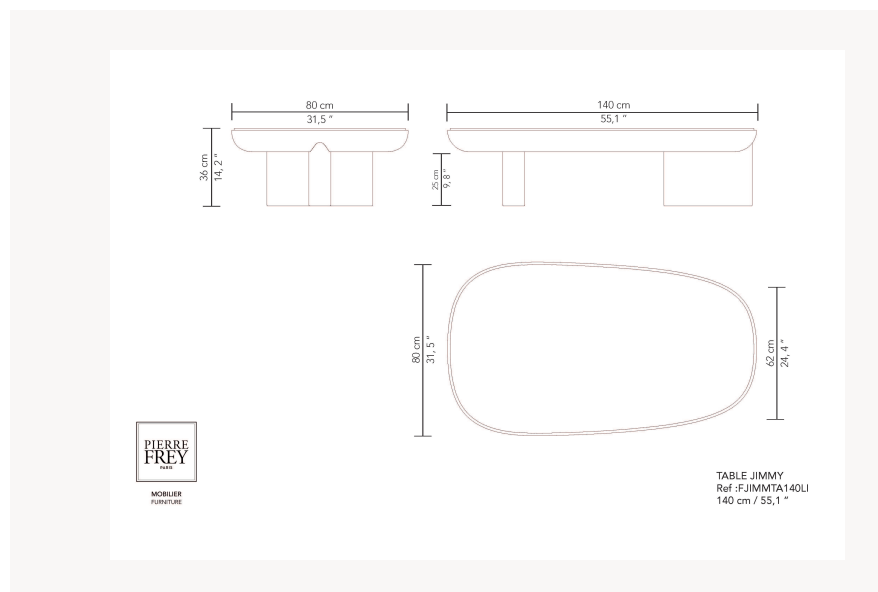

### Pierre Frey

<b>CATEGORY</b>	Tables
<b>DIMENSIONS</b>	L 140 x P 80 x H 35 cm L 21 x P 12 x H 5 inches
<b>INFORMATION</b>	Wood panel with veneer/laquered. Table top or insert in wood with veneer/laquered or laquered safety glass.
<b>WEIGHT</b>	-