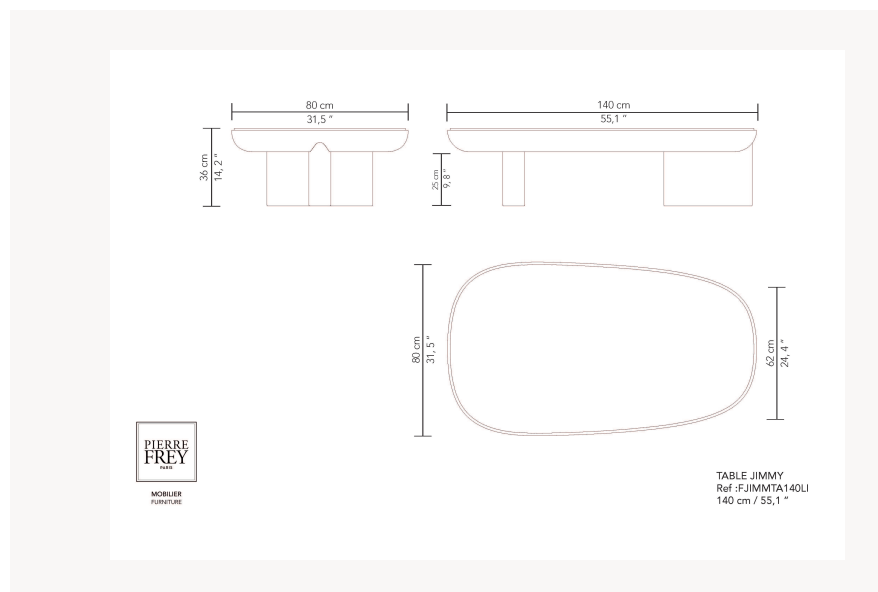

FJIMMTA140LI4 -

Pierre Frey

CATEGORY	Tables
DIMENSIONS	L 140 x P 80 x H 36 cm L 55 x P 31 x H 14 inches
INFORMATION	Wood panel with veneer/laquered. Table top or insert in wood with veneer/laquered or laquered safety glass.
WEIGHT	156,59 Lbs