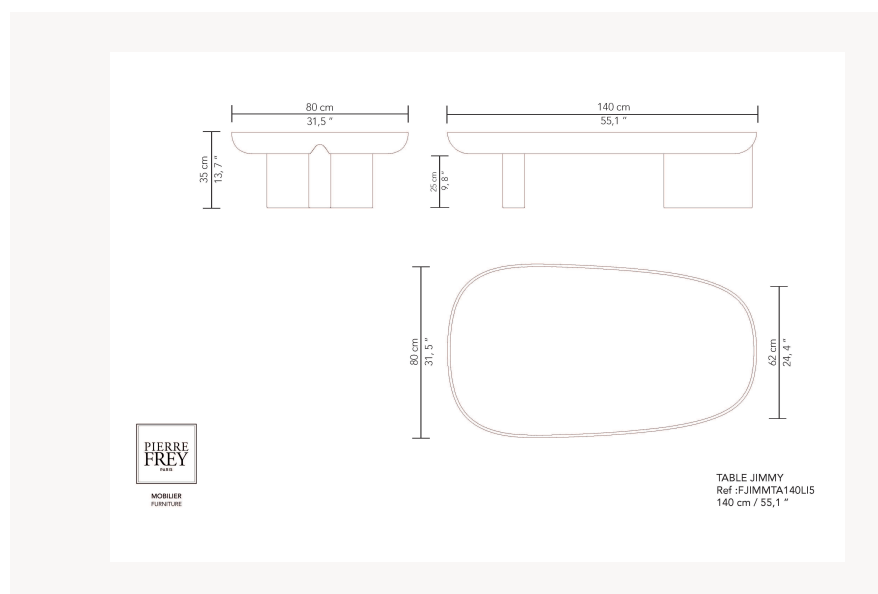

FJIMMTA140LI5 -

Pierre Frey

CATEGORY	Tables
DIMENSIONS	L 140 x P 80 x H 35 cm L 55 x P 31 x H 13 inches
INFORMATION	Wood panel with veneer/laquered. Table top or insert in wood with veneer/laquered or laquered safety glass.
WEIGHT	191,88 Lbs