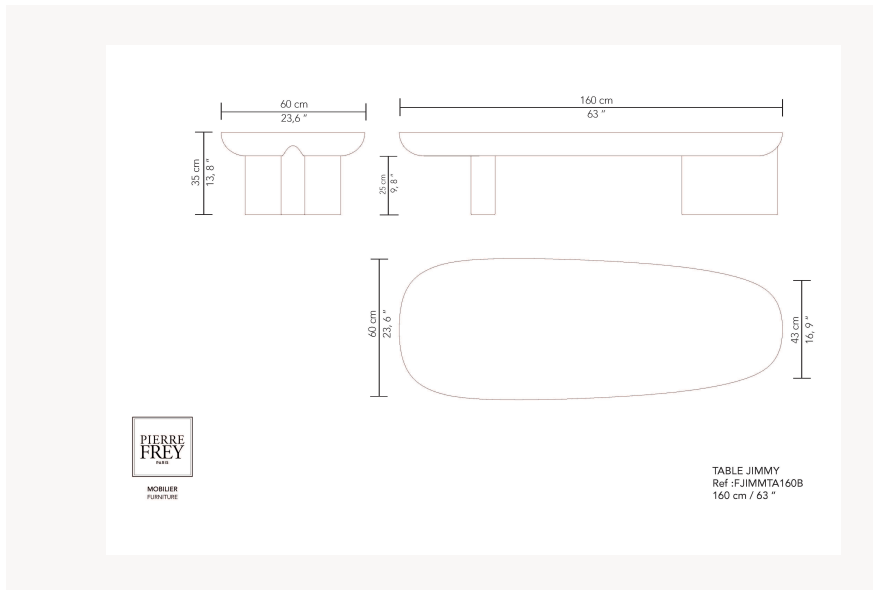

FJIMMTA160B -

Pierre Frey

CATEGORY	Tables
DIMENSIONS	L 160 x P 60 x H 35 cm L 62 x P 23 x H 13 inches
INFORMATION	Wood panel with veneer/laquered. Table top or insert in wood with veneer/laquered or laquered safety glass.
WEIGHT	113,36 Lbs