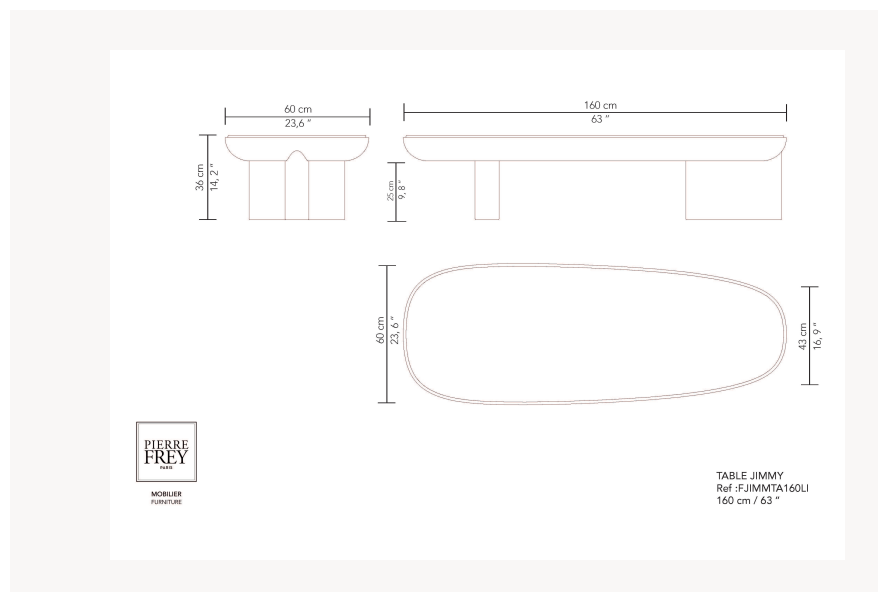

### Pierre Frey

<b>CATEGORY</b>	Tables
<b>DIMENSIONS</b>	L 160 x P 60 x H 35 cm L 24 x P 9 x H 5 inches
<b>INFORMATION</b>	Wood panel with veneer/laquered. Table top or insert in wood with veneer/laquered or laquered safety glass.
<b>WEIGHT</b>	-