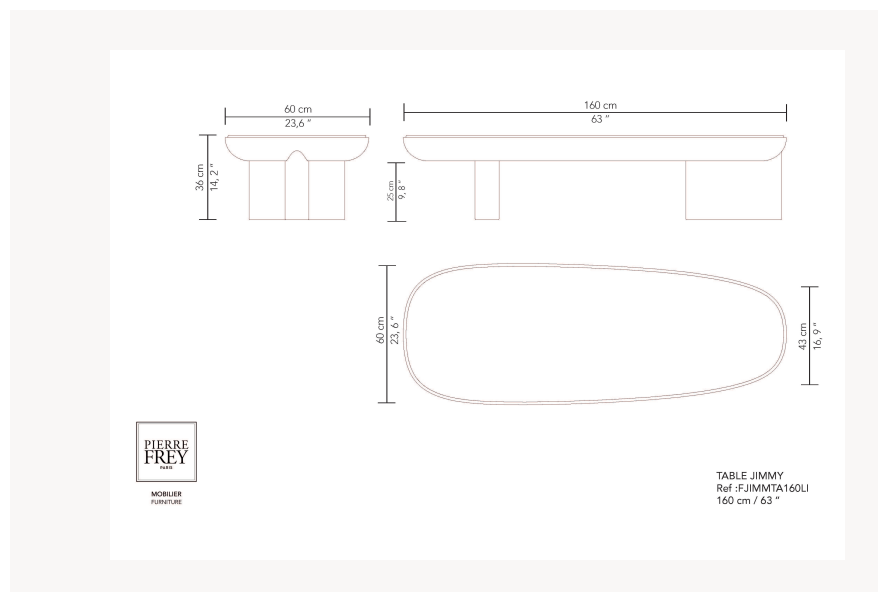

FJIMMTA160LI2 -

Pierre Frey

CATEGORY	Tables
DIMENSIONS	L 160 x P 60 x H 36 cm L 62 x P 23 x H 14 inches
INFORMATION	Wood panel with veneer/laquered. Table top or insert in wood with veneer/laquered or laquered safety glass.
WEIGHT	132,33 Lbs