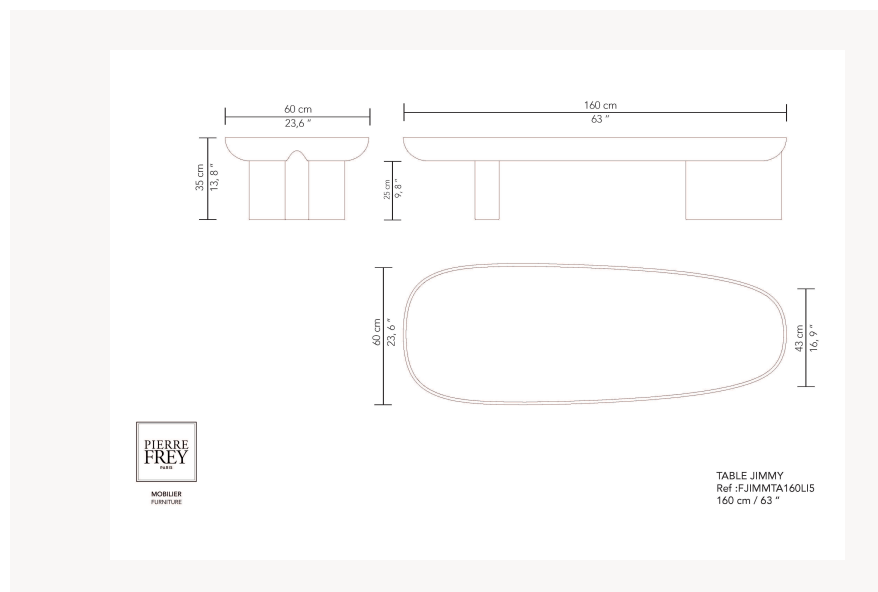

FJIMMTA160LI5 -

Pierre Frey

CATEGORY	Tables
DIMENSIONS	L 160 x P 60 x H 35 cm L 62 x P 23 x H 13 inches
INFORMATION	Wood panel with veneer/laquered. Table top or insert in wood with veneer/laquered or laquered safety glass.
WEIGHT	135,86 Lbs