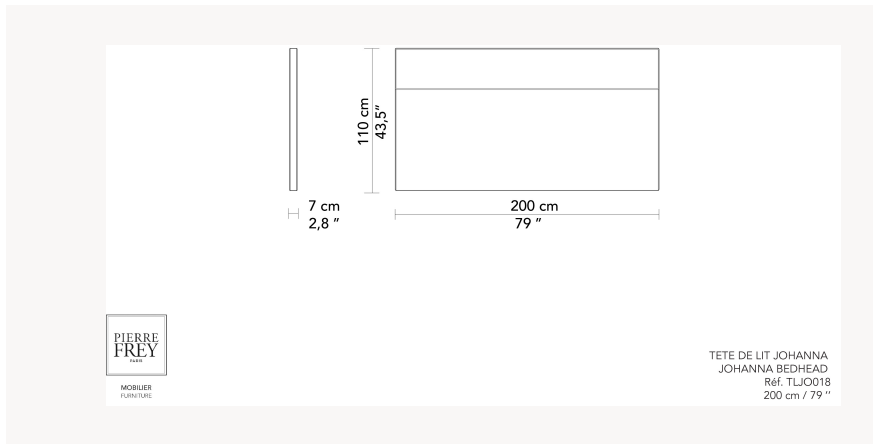

FJOHATL200M JOHANNA

FJOHATL200M -

Pierre Frey

CATEGORY	Headboards
DESIGNER	Sandrine Chollet
DIMENSIONS	L 78 x P 2 x H 43 inches
FRAME	Wooden panel
COMFORT	Structure : wrapped in poylester wadding - HR foam 40 kg/m3
FINISHES	Upholstery Finishes : Piping - Simple seams
WEIGHT	-
FABRIC QTY	3,80 yds
AVAILABLE OPTIONS	To fix to the wall To fix to the bed base

5 Colors

FJOHATL

FJOHATL180M

FJOHATL180S

FJOHATL200M

FJOHATL200S