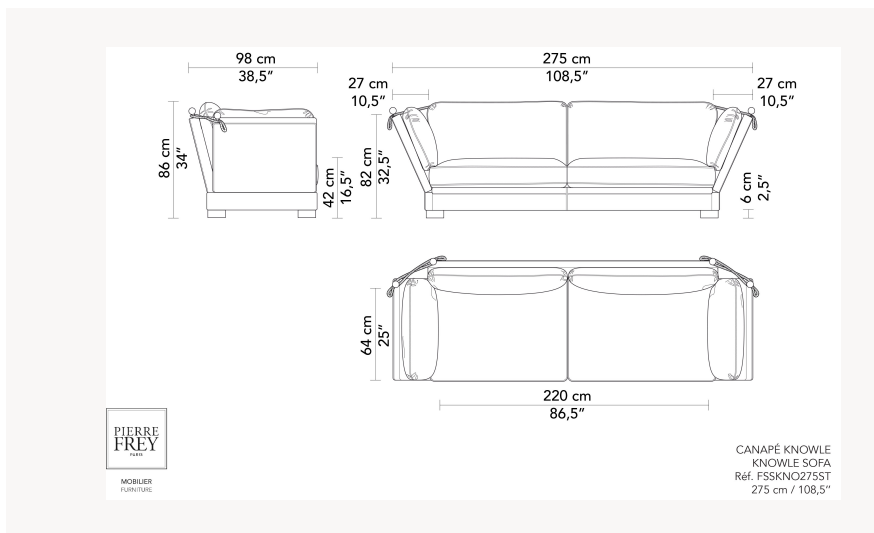

### Pierre Frey

<b>CATEGORY</b>	Sofas
<b>DESIGNER</b>	Schwartz
<b>DIMENSIONS</b>	L 108 x P 38 x H 33 inches
<b>FRAME</b>	Wood : Solid beech - Solid poplar Construction : Traditional assembly with mortise and tenon joints
<b>COMFORT</b>	Suspension : Springs Seat : wrapped in poylester wadding - HR foam 30 kg/m <sup>3</sup> - Feathers Cushion(s) : Goose feathers and down
<b>FINISHES</b>	Frame Finishes : Stained beech, water-based varnish Upholstery Finishes : Piping - Simple seams - Stretched fabric
<b>LEG FINISHES</b>	Visible wood
<b>INFORMATION</b>	Cushions with removable covers and reversible
<b>WEIGHT</b>	198,50 Kg
<b>FABRIC QTY</b>	25,00 yds