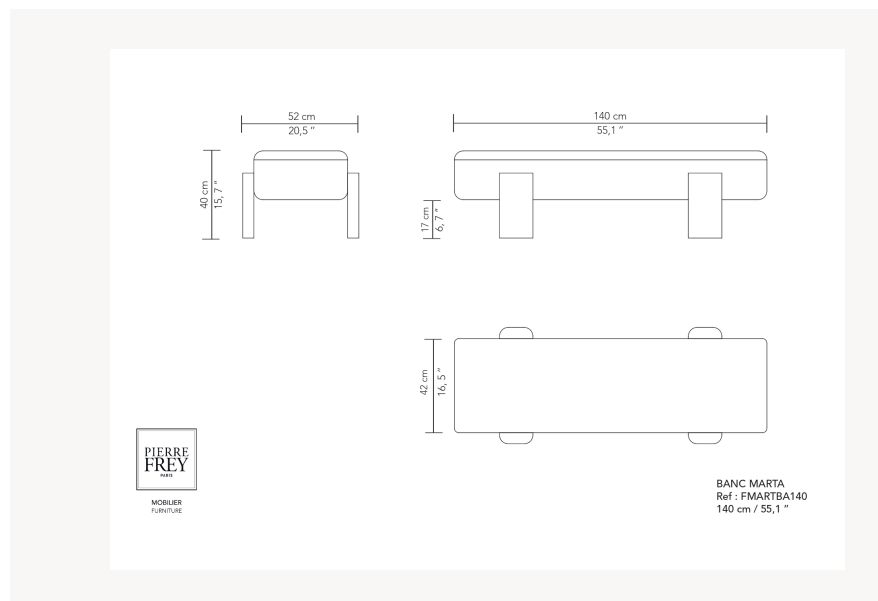

FMARTBA140GO MARTA

With MARTA, Gregory Beson envisions a tender, mobile collection that brings together woodworking and upholstery in a harmonious dialogue. Designed as a series of small, welcoming islands, the pieces blend wood and fabric with both softness and clarity. Each element integrates effortlessly into a wide range of interiors, offering both stylistic flexibility and everyday functionality. Fully customizable, MARTA stands out for its joyful simplicity and enveloping shapes, free from sharp edges or rigidity. It invites comfort, movement, and spontaneity. The name MARTA pays tribute to the mother of a close friend, a figure of care, kindness, style, and transmission. Through these pieces, Gregory Beson celebrates the warmth of human connection and the emotional threads that shape the way we live and design our spaces.

FMARTBA140GO -

Pierre Frey

CATEGORY	Benches
DIMENSIONS	L 55 x P 20 x H 15 inches
FRAME	Wooden panel - Solid oak Construction : Traditional assembly
COMFORT	Suspension : Solid seat
FINISHES	Frame Finishes : Stained oak, water-based varnish
INFORMATION	Available with solid oak feet or gouged solid oak or lacquered mat, satin or glossy
WEIGHT	50,28 Lbs
FABRIC QTY	3,26 yds
AVAILABLE OPTIONS	Oak base