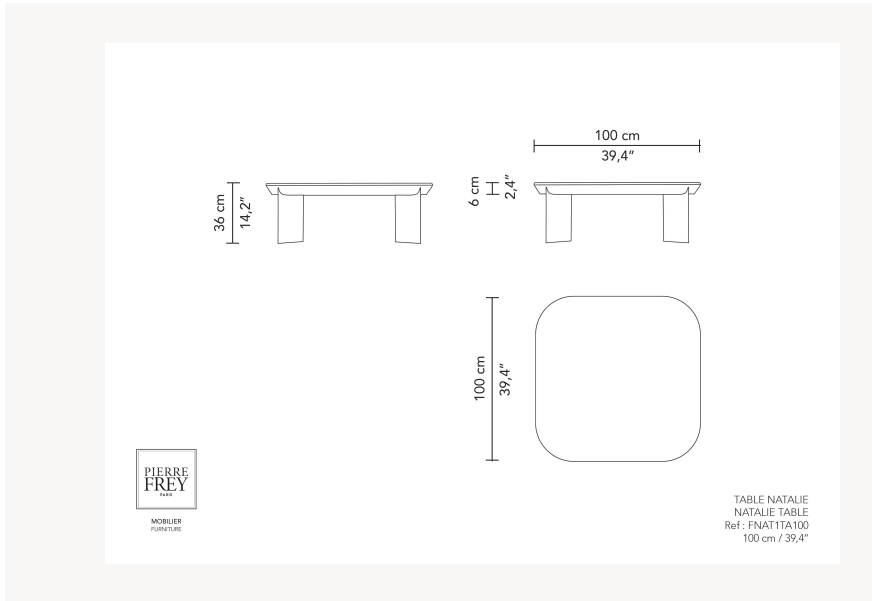

FNAT1TA100 NATALIE

FNAT1TA100 -

Pierre Frey

CATEGORY	Tables
DESIGNER	Zanellato/Bortotto
DIMENSIONS	L 39 x P 39 x H 14 inches
FRAME	Wooden panel - Solid oak Construction : Traditional assembly
FINISHES	Frame Finishes : Stained oak, water-based varnish
INFORMATION	Marble top
WEIGHT	-
FABRIC QTY	0,00 yds