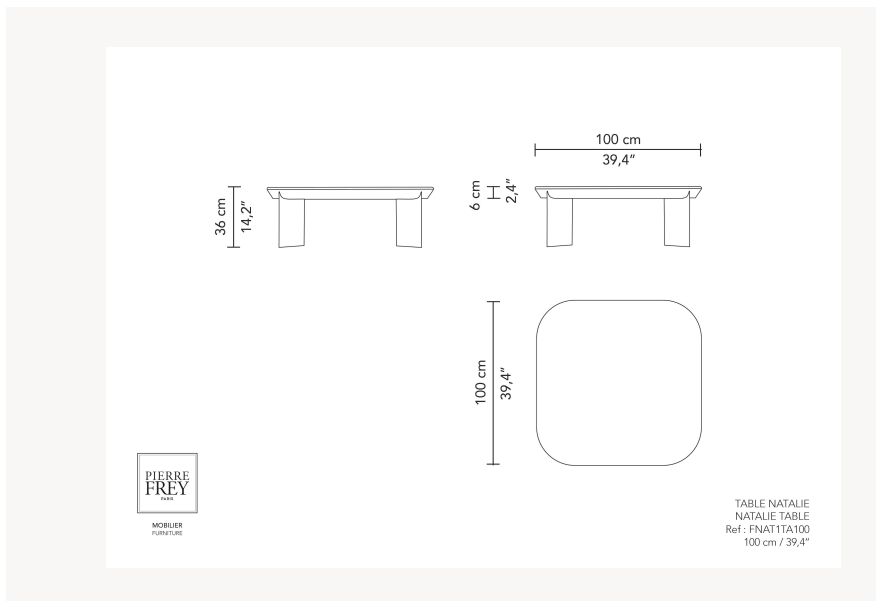

FNAT1TA100 NATALIE

FNAT1TA100 -

Pierre Frey

CATEGORY	Tables
DESIGNER	Zanellato/Bortotto
DIMENSIONS	L 39 x P 39 x H 14 inches
FRAME	Wood : Wooden panel - Solid oak Construction : Traditional assembly
FINISHES	Frame Finishes : Stained oak, water-based varnish
INFORMATION	Marble top
WEIGHT	-
FABRIC QTY	0,00 yds