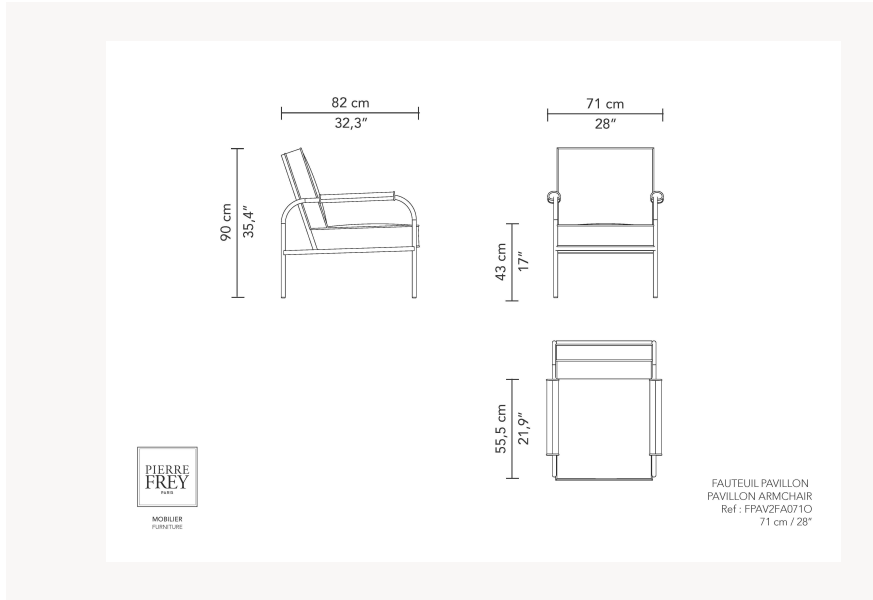

FPAV2FA0710 PAVILLON

FPAV2FA0710 -

Pierre Frey

CATEGORY	-
DESIGNER	Georges Djo Bourgeois
DIMENSIONS	L 27 x P 32 x H 35 inches
SPECIFICITIES	Outdoor Fully removable
WEIGHT	-
FABRIC QTY	3,80 yds

2 Colors

FPAV2FA