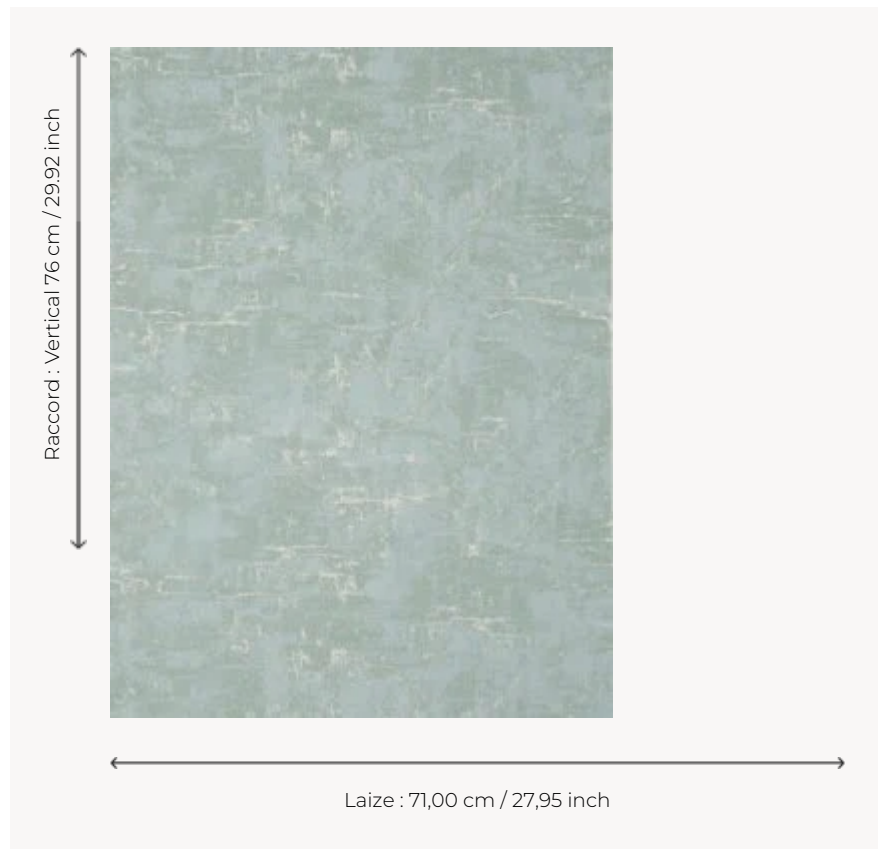

BP202003 WALLPAPER PEINTURE

Semi-plain, painted cloth effect.

BP202003 - Aqua

Braquenié

TYPE	Small width printed wallpapers
SALES UNIT	Available per roll of 4,57 mts
BACKING	PAPER
COMPOSITION	-
WIDTH	71 cm / 27,95 inch
REPEAT	V: 76 cm - 29,92 inch Half drop repeat
WEIGHT	168 gr / m ²
CARE	
TRIMMING	Not trimmed
HANGING/REMOVING	Paste the paper Wet removable
CERTIFICATIONS	EUROCLASS B-s1,d0 ASTM E84 Class A
NOTES	Hand screen printed
INFORMATION	Soaking time before hanging: maximum 2 minutes. Use the trim & join marks during installation. Double-cut installation.

3 Colors

BP202001
Cream

BP202002
Nutmeg

BP202003
Aqua