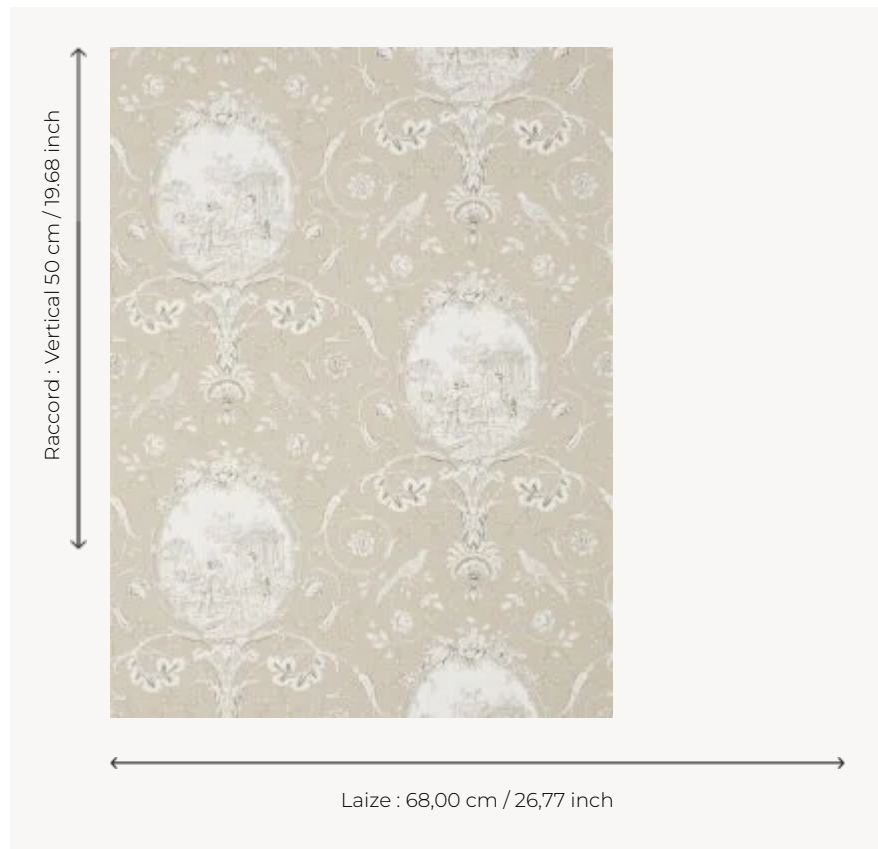

BP206001 WALLPAPER LA FONTAINE

Medallions representing scenes from Jean de la Fontaine fables.

BP206001 - Charcoal/taupe

Braquenié

TYPE	Small width printed wallpapers
SALES UNIT	Available per roll of 4,57 mts
BACKING	PAPER
COMPOSITION	-
WIDTH	68 cm / 26,77 inch
REPEAT	V: 50 cm - 19,68 inch Straight repeat
WEIGHT	174 gr / m ²
CARE	
TRIMMING	Not trimmed
HANGING/REMOVING	Paste the paper Wet removable
CERTIFICATIONS	EUROCLASS B-s1,d0 ASTM E84 Class A
NOTES	Hand screen printed
INFORMATION	Soaking time before hanging: maximum 2 minutes. Use the trim & join marks during installation. Double-cut installation.

6 Colors

BP206001
Charcoal/taupe
e

BP206002
Antique rose

BP206003
Blue/steel

BP206004
Leaf green

BP206005
Yellow blue

BP206006
Ochre red