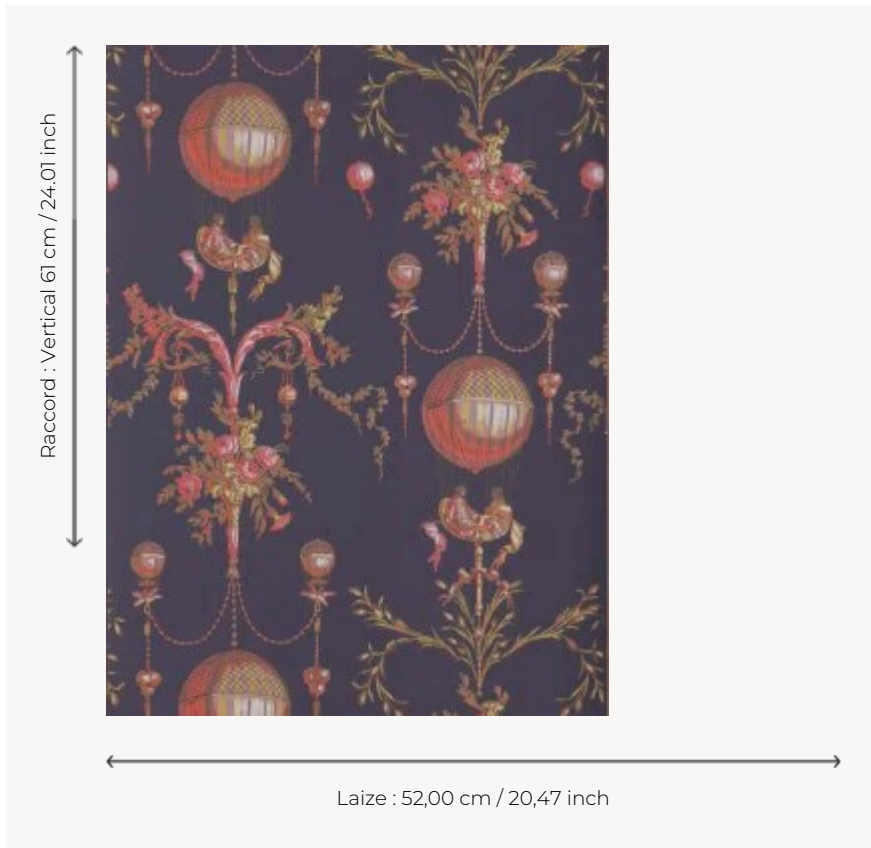

BP300002 WALLPAPER LA ROZIERE - FOND UNI

This balloon motif is characteristic of the "ballomania" that swept through the Decorative Arts following the first flights of the Montgolfier brothers in 1783. This arabesque panel reproduces the balloon used at the Tuileries on December 1, 1783. This reference, available in several colors, completes the range of colors already available in the Braquenié wallcoverings.

BP300002 - Noir

Braquenié

TYPE	Small width printed wallpapers
SALES UNIT	RL
BACKING	NON WOVEN
COMPOSITION	-
WIDTH	52 cm / 20,47 inch
REPEAT	V: 61 cm - 24,01 inch Straight repeat
WEIGHT	187 gr / m ²
CARE	
TRIMMING	Trimmed
HANGING/REMOVING	Paste the wall Strippable
CERTIFICATIONS	EUROCLASS B-s1,d0 ASTM E84 Class A
NOTES	Traditional printing technique
BOOK	B9979PPBRAQ2

6 Colors

BP300001
Origine

BP300002
Noir

BP300003
Printemp

BP300004
Epice

BP300005
Moutarde

BP300006
Sable