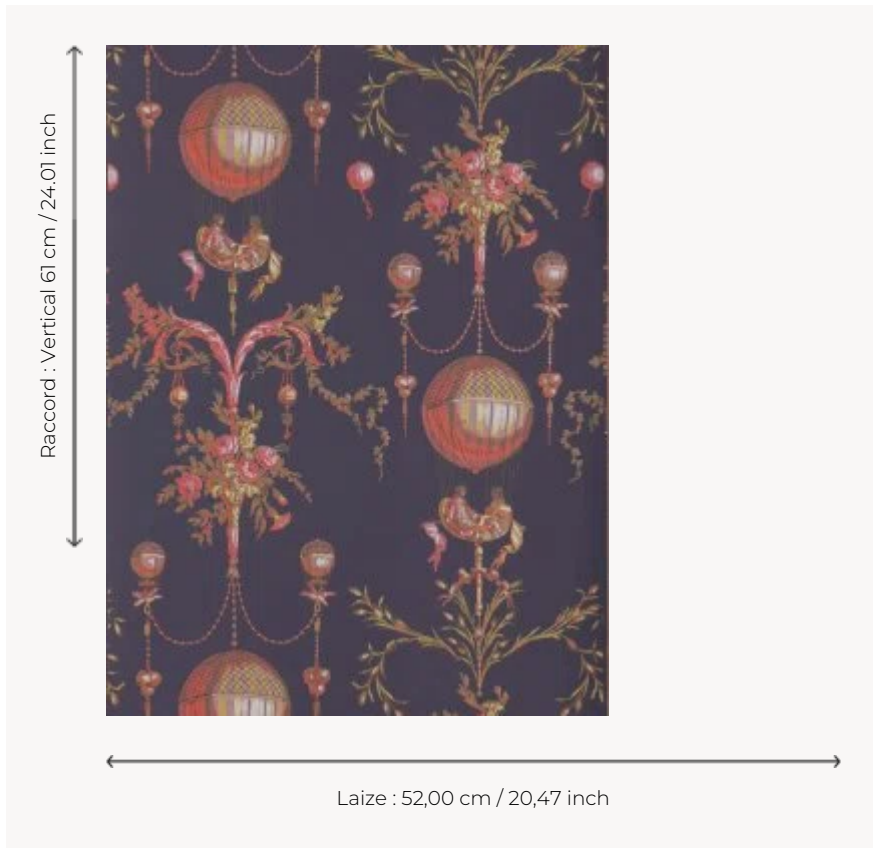

BP300002 WALLPAPER LA ROZIERE - FOND UNI

This balloon motif is characteristic of the "ballomania" that swept through the Decorative Arts following the first flights of the Montgolfier brothers in 1783. This arabesque panel reproduces the balloon used at the Tuileries on December 1, 1783. This reference, available in several colors, completes the range of colors already available in the Braquenié wallcoverings.

BP300002 - Noir

Braquenié

TYPE	Small width printed wallpapers
SALES UNIT	RL
BACKING	NON WOVEN
COMPOSITION	-
WIDTH	52 cm / 20,47 inch
REPEAT	V: 61 cm - 24,01 inch Straight repeat
WEIGHT	187 gr / m ²
CARE	
TRIMMING	Trimmed
HANGING/REMOVING	Paste the wall Strippable
CERTIFICATIONS	EUROCLASS B-s1,d0 ASTM E84 Class A
NOTES	Traditional printing technique

6 Colors

BP300001
Origine

BP300002
Noir

BP300003
Printemp

BP300004
Epice

BP300005
Moutarde

BP300006
Sable