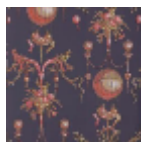

BP300006 WALLPAPER LA ROZIERE - FOND UNI

This balloon motif is characteristic of the "ballomania" that swept through the Decorative Arts following the first flights of the Montgolfier brothers in 1783. This arabesque panel reproduces the balloon used at the Tuileries on December 1, 1783. This reference, available in several colors, completes the range of colors already available in the Braquenié wallcoverings.

BP300006 - Sable

Braquenié

TYPE	Small width printed wallpapers
SALES UNIT	RL
BACKING	NON WOVEN
COMPOSITION	-
WIDTH	52 cm / 20,47 inch
REPEAT	V: 61 cm - 24,01 inch Straight repeat
WEIGHT	187 gr / m ²
CARE	
TRIMMING	Trimmed
HANGING/REMOVING	Paste the wall Strippable
CERTIFICATIONS	EUROCLASS B-s1,d0 ASTM E84 Class A
NOTES	Traditional printing technique
BOOK	B9979PPBRAQ2

6 Colors

BP300001
Origine

BP300002
Noir

BP300003
Printemp

BP300004
Epice

BP300005
Moutarde

BP300006
Sable