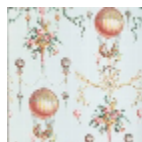

6 Colors

BP300001
Origine