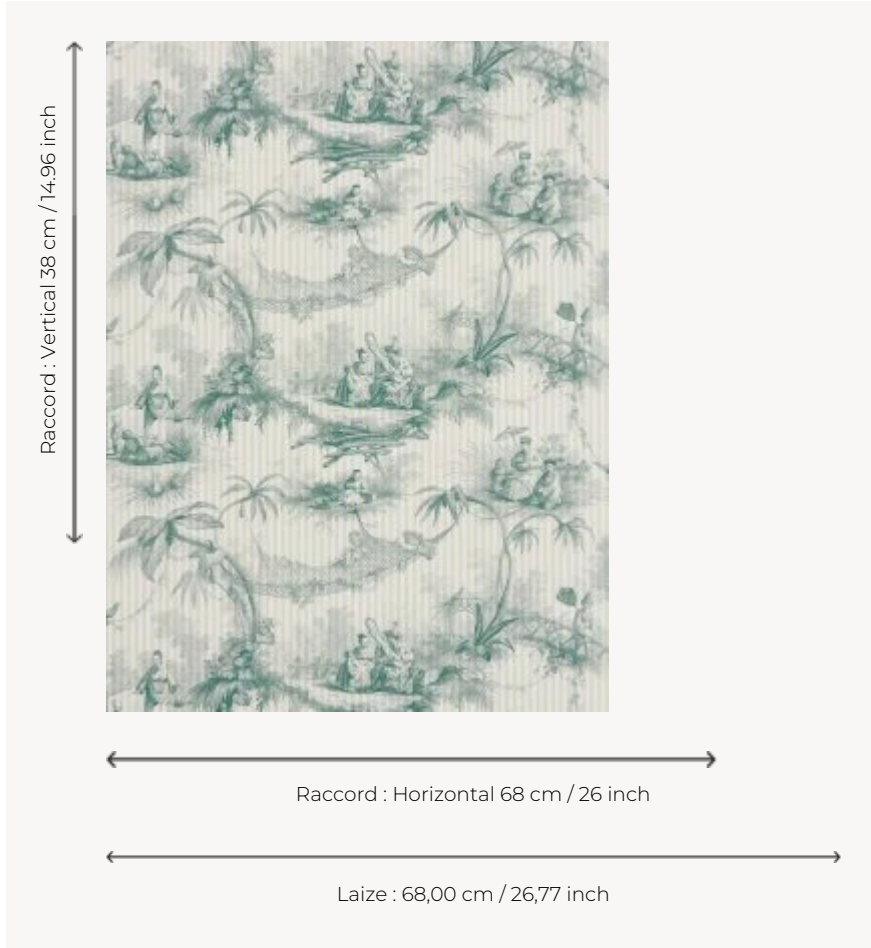

BP326002 LES OMBRELLES

LES OMBRELLES is derived from Pillement-inspired models in the Maison's archive, which date from the 19th century. Traditional printing. A simple matching stripe is available under BP327.

BP326002 - Vert

Braquenié

TYPE	Small width printed wallpapers
SALES UNIT	Available per roll of 10,05 mts
BACKING	NON WOVEN
COMPOSITION	-
WIDTH	68 cm / 26,77 inch
REPEAT	H: 68 cm - 26,00 inch V: 38 cm - 14,96 inch Half drop repeat
WEIGHT	190 gr / m ²
CARE	
TRIMMING	Trimmed
HANGING/REMOVING	Paste the wall Strippable
CERTIFICATIONS	EUROCLASS B-s1,d0 ASTM E84 Class A
NOTES	Good lightfastness Traditional printing technique
BOOK	B9979PPBRAQ5