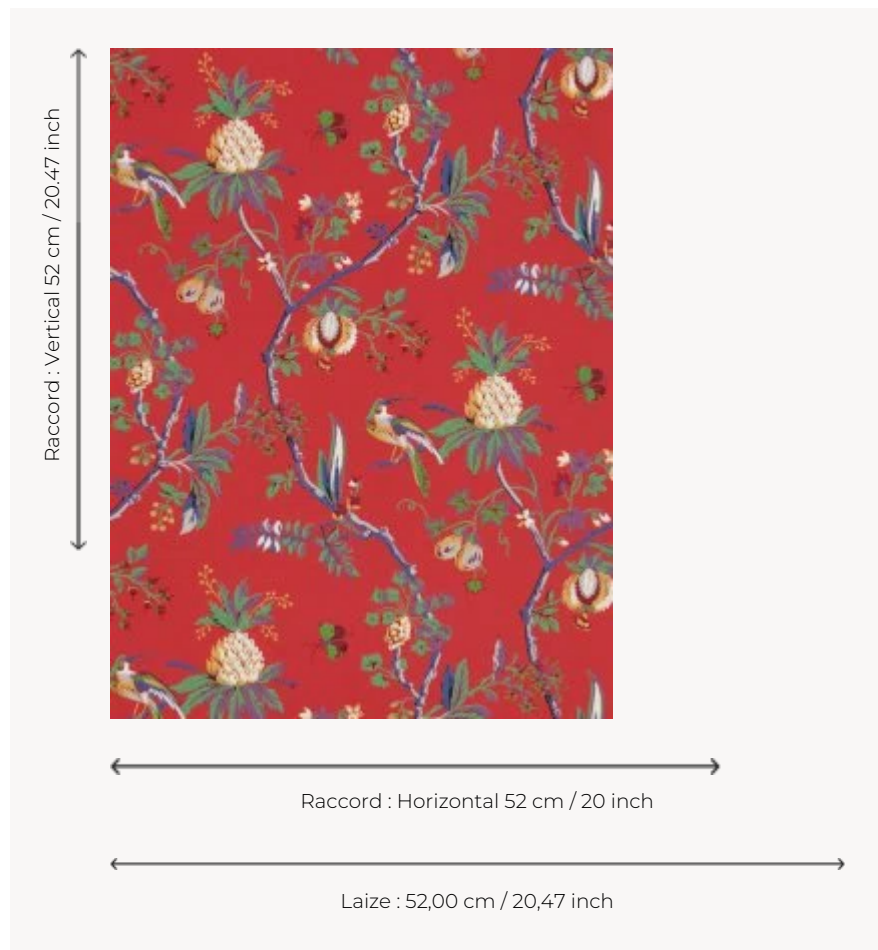

BP328004 LA COMEDIE

LA COMEDIE was originally a printed 18th-century wallpaper that was reused for a stage costume. The costume is preserved in our archives. Traditional cylindrical print.

BP328004 - Rouge

Braquenié

TYPE	Small width printed wallpapers
SALES UNIT	Available per roll of 10,05 mts
BACKING	NON WOVEN
COMPOSITION	-
WIDTH	52 cm / 20,47 inch
REPEAT	H: 52 cm - 20,00 inch V: 52 cm - 20,47 inch Straight repeat
WEIGHT	180 gr / m ²
CARE	
TRIMMING	Trimmed
HANGING/REMOVING	Paste the wall Strippable
CERTIFICATIONS	EUROCLASS B-s1,d0 ASTM E84 Class A
NOTES	Good lightfastness Traditional printing technique
BOOK	B9979PPBRAQ4