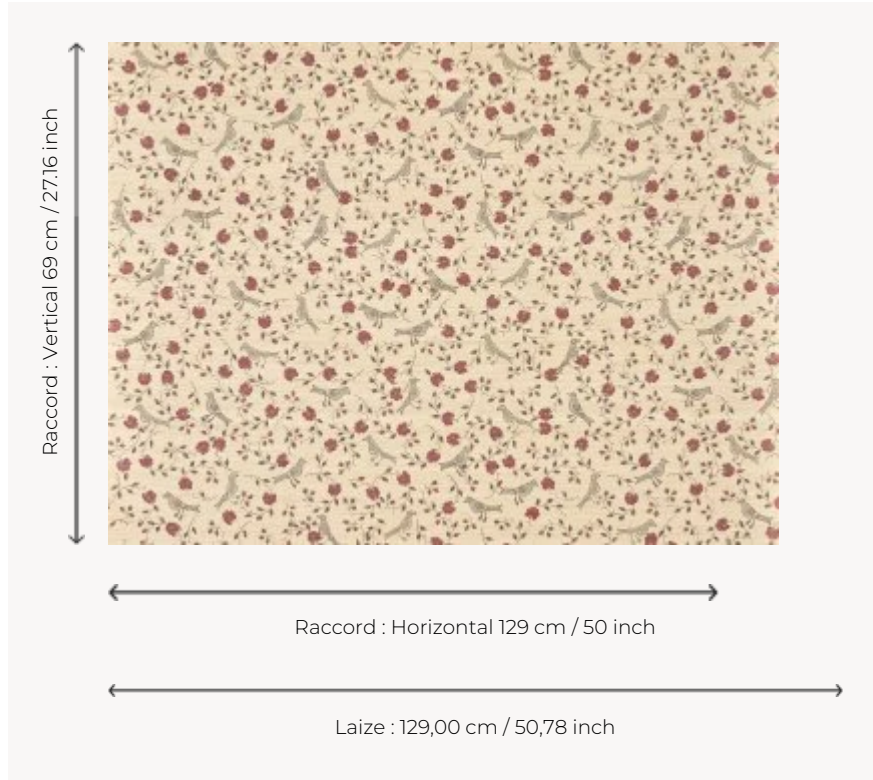

BP347001 BENGALI-ALBERTINE

Based on one of the Maison's emblematic designs, this wide width wallpaper printed on raw silk features an Indian motif of birds and sinuous flowering stems. Coordinated with the panoramic wallpaper LES ARCADES ALBERTINE BP348 and the ALBERTINE F3278 and FP640 plains.

BP347001 - Rouge

Braquenié

TYPE	Wide width printed wallpapers - Paperbacked fabrics
SALES UNIT	Available per meter/yard
BACKING	NON WOVEN
COMPOSITION	100 % Silk
WIDTH	129 cm / 50,78 inch
REPEAT	H: 129 cm - 50,00 inch V: 69 cm - 27,16 inch Straight repeat
WEIGHT	325 gr / m ²
CARE	
TRIMMING	Trimmed
HANGING/REMOVING	Paste the wall Strippable
CERTIFICATIONS	EUROCLASS C-s1,d0 ASTM E84 Class A
NOTES	Flame retardant backing
INFORMATION	Panel effect Inherent irregularities from the natural fiber
BOOK	B9979PPBRAQ8

1 Colors

BP347001
Rouge