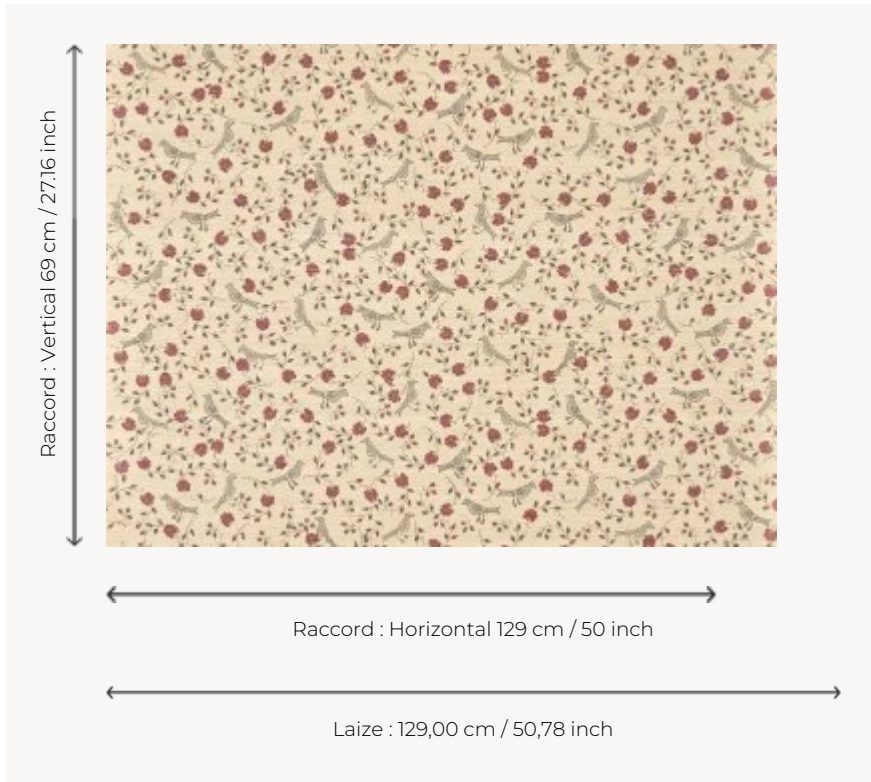

BP347001 BENGALI-ALBERTINE

Based on one of the Maison's emblematic designs, this wide width wallpaper printed on raw silk features an Indian motif of birds and sinuous flowering stems. Coordinated with the panoramic wallpaper LES ARCADES ALBERTINE BP348 and the ALBERTINE F3278 and FP640 plains.

BP347001 - Rouge

Braquenié

TYPE	Wide width printed wallpapers - Paperbacked fabrics
SALES UNIT	Available per meter/yard
BACKING	NON WOVEN
COMPOSITION	100 % Silk
WIDTH	129 cm / 50,78 inch
REPEAT	H: 129 cm - 50,00 inch V: 69 cm - 27,16 inch Straight repeat
WEIGHT	325 gr / m ²
CARE	
TRIMMING	Trimmed
HANGING/REMOVING	Paste the wall Strippable
CERTIFICATIONS	EUROCLASS C-s1,d0 ASTM E84 Class A
NOTES	Flame retardant backing
INFORMATION	Panel effect Inherent irregularities from the natural fiber
BOOK	B9979PPBRAQ8

1 Colors

BP347001
Rouge