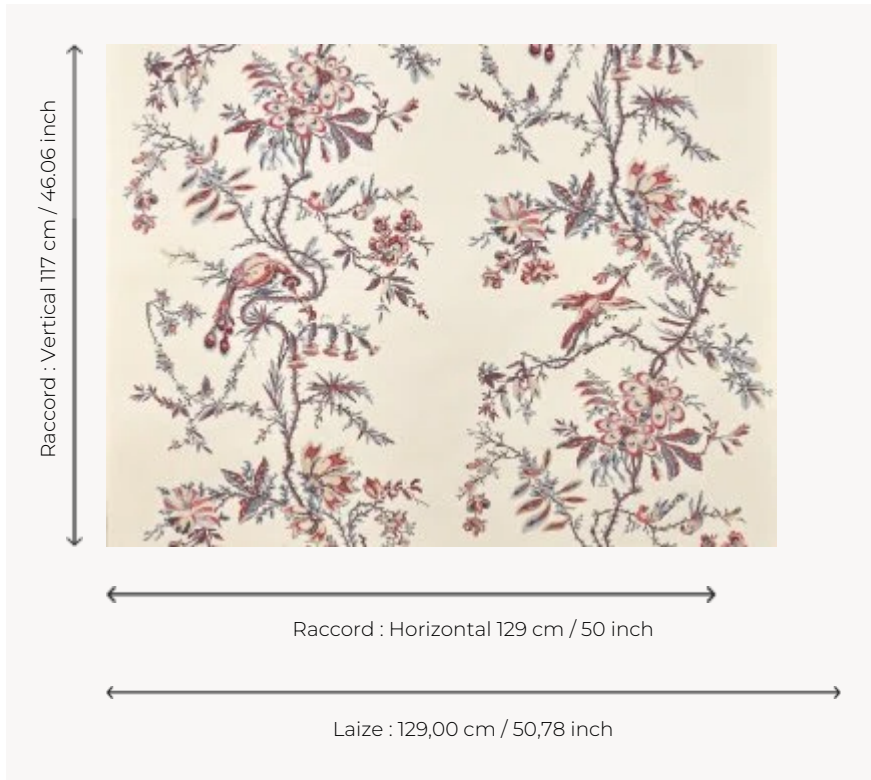

BP349001 PARVATI

Inspired by an 18th century screen covered with a wallpaper, this magnificent embroidery on linen displays a decoration of branches and birds in subtle and luminous colors. Wallpaper laminated on non-woven backing. Coordinated with PARVATI B7684 fabric.

BP349001 - Fruits rouges

Braquenié

TYPE	Embossed patterns - Paperbacked fabrics - Embroideries
SALES UNIT	Available per meter/yard
BACKING	PAPER
COMPOSITION	63 % Linen - 26 % Viscose - 11 % Polyester
WIDTH	129 cm / 50,78 inch
REPEAT	H: 129 cm - 50,00 inch V: 117 cm - 46,06 inch Straight repeat
WEIGHT	455 gr / m ²
CARE	
TRIMMING	Trimmed
HANGING/REMOVING	Paste the paper Wet removable
CERTIFICATIONS	ASTM E84 Class A
INFORMATION	Panel effect Embroidered wallcovering.Irregular appearance due to handcrafting
BOOK	B9979PPBRAQ9