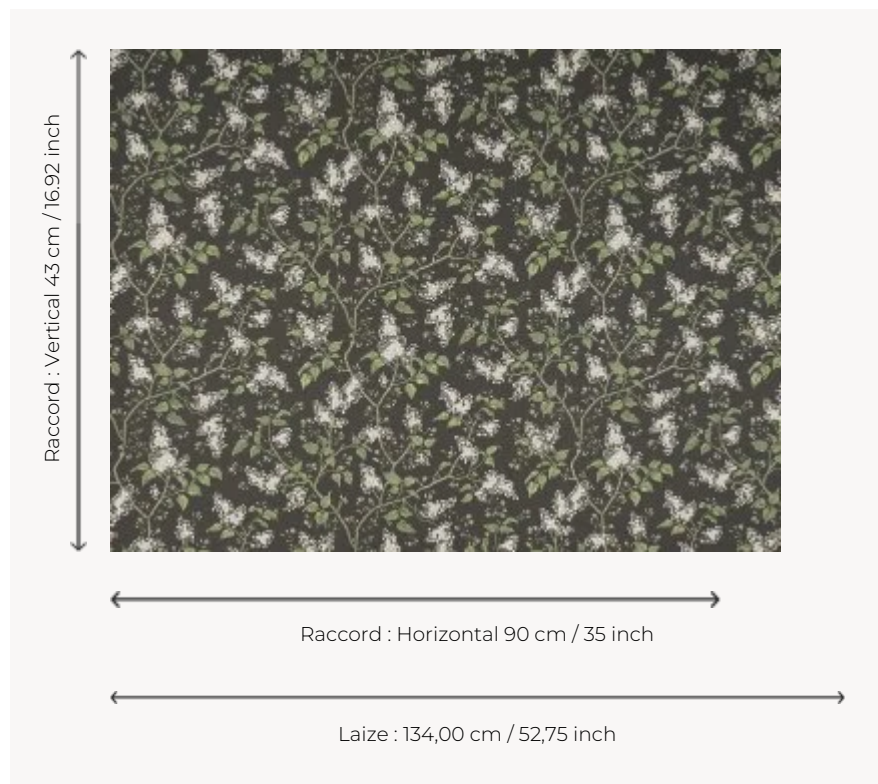

BP354004 LES LILAS

This beautiful Jouy pattern drawing lilac branches in bloom is printed on a linen support, laminated on a high quality non-woven backing. Since 2008, it decorates one of the rooms of the Petit Trianon where Queen Marie-Antoinette liked to retire. The original document, printed with the block printing technique around 1773, is kept at the Musée des Arts Décoratifs in Paris.

BP354004 - Terre

Braquenié

TYPE	Wide width printed wallpapers - Paperbacked fabrics
SALES UNIT	Available per meter/yard
BACKING	NON WOVEN
COMPOSITION	100 % Linen
WIDTH	134 cm / 52,75 inch
REPEAT	H: 90 cm - 35,00 inch V: 43 cm - 16,92 inch Half drop repeat
WEIGHT	280 gr / m ²
CARE	
TRIMMING	Trimmed
HANGING/REMOVING	Paste the wall Wet removable
CERTIFICATIONS	ASTM E84 Class A
BOOK	B9979PPBRAQ9