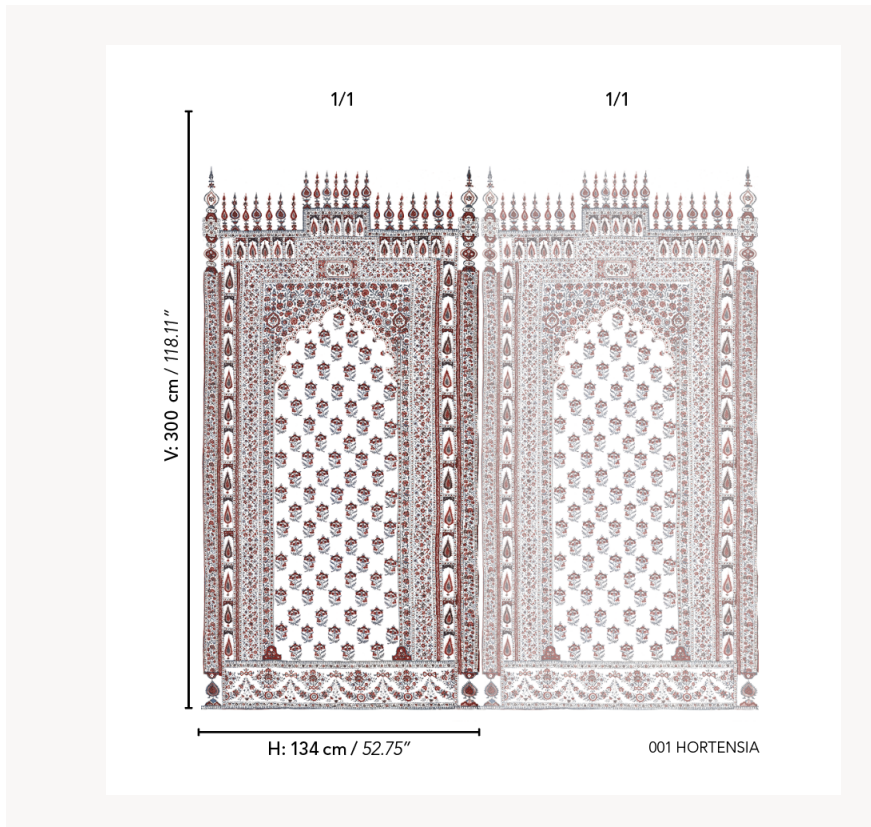

## BP357001 MANDALAY

This panoramic reproduces an Indian prayer rug dating from the early 19th century. This painted and printed design features a mihrab motif with floral borders. Printed on linen laminated on non-woven backing, this wallpaper is also connectable. The central motif is available in coordinates under the reference MANDALAY COORDONNE BP358.

### BP357001 - Hortensia

### Braquenié

<b>TYPE</b>	Wide width printed wallpapers - Paperbacked fabrics - Panoramic wallpapers
<b>SALES UNIT</b>	Full panoramic 300 cm x 134 cm (1 lengths 134 cm x 134 cm) - 118,11 in x 52,75 in (1 lengths 52,75 in x 52,75 in)
<b>BACKING</b>	NON WOVEN
<b>COMPOSITION</b>	100 % Linen
<b>WIDTH</b>	134 cm / 52,75 inch
<b>REPEAT</b>	H: 134 cm - 52,00 inch V: 266 cm - 104,72 inch Straight repeat
<b>WEIGHT</b>	280 gr / m <sup>2</sup>
<b>CARE</b>	
<b>TRIMMING</b>	Trimmed
<b>HANGING/REMOVING</b>	Paste the wall Wet removable
<b>CERTIFICATIONS</b>	ASTM E84 Class A
<b>NOTES</b>	Sold as a complete artwork
<b>INFORMATION</b>	1 roll = 1 panel