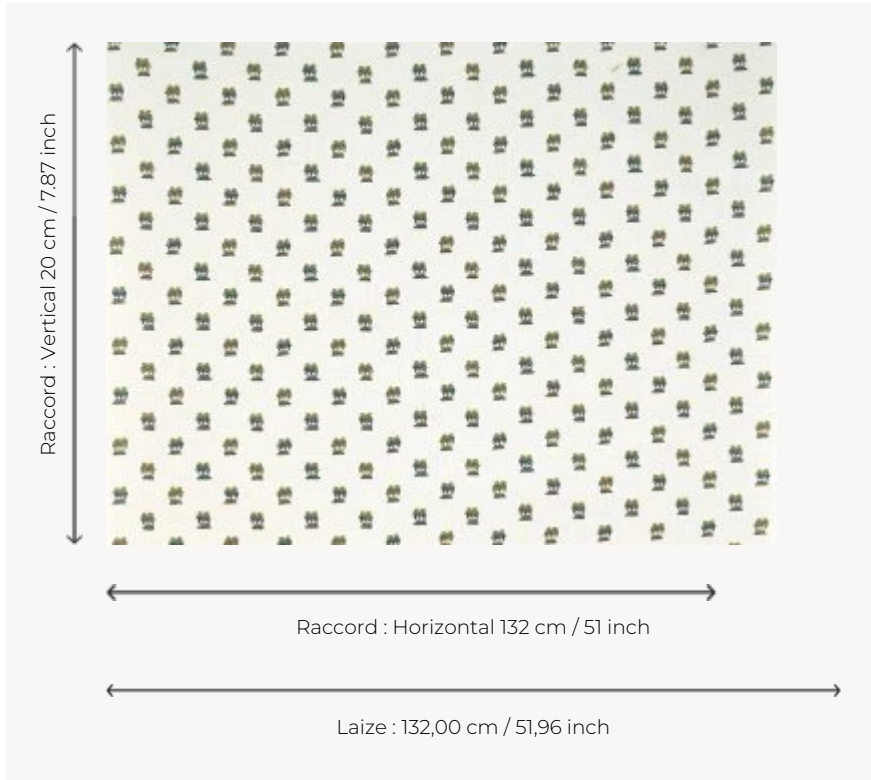

BP359001 LES PALMIERS DE COMOGLIO

Emblematic drawing of Comoglio, this palm tree seedling with a certain charm comes back to life here thanks to an embroidery on linen canvas with a naive and authentic character. Wallpaper laminated on non-woven backing. Coordinated with the fabric LES PALMIERS DE COMOGLIO B7699.

BP359001 - Palmeraie

Braquenié

TYPE	Embossed patterns - Paperbacked fabrics - Embroideries
SALES UNIT	Available per meter/yard
BACKING	PAPER
COMPOSITION	81 % Linen - 19 % Polyester
WIDTH	132 cm / 51,96 inch
REPEAT	H: 132 cm - 51,00 inch V: 20 cm - 7,87 inch Half drop repeat
WEIGHT	420 gr / m ²
CARE	
TRIMMING	Trimmed
HANGING/REMOVING	Paste the paper Wet removable
INFORMATION	Panel effect Embroidered wallcovering. Irregular appearance due to handcrafting
BOOK	B9979PPBRAQ9

1 Colors

BP359001
Palmeraie