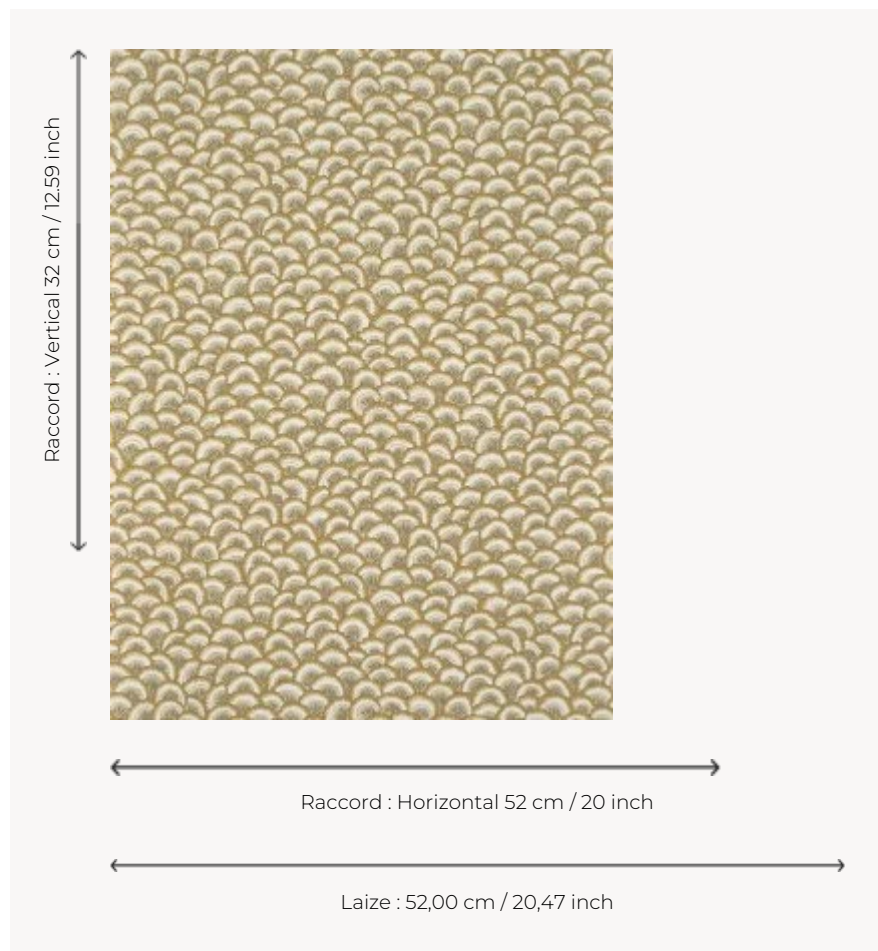

BP365003 PONTCHARTRAIN COORDONNE

Pattern of interlocking scales typical of the mounds of the Indian trees of life of the eighteenth century. The traditional rotary screen printing perfectly retranscribes the artisanal spirit of Indian block printing technique. The coordinated design is also available in embroidery and printed panel.

BP365003 - Miel

Braquenié

TYPE	Small width printed wallpapers
SALES UNIT	Available per roll of 10,05 mts
BACKING	NON WOVEN
COMPOSITION	-
WIDTH	52 cm / 20,47 inch
REPEAT	H: 52 cm - 20,00 inch V: 32 cm - 12,59 inch Straight repeat
WEIGHT	155 gr / m ²
CARE	
TRIMMING	Trimmed
HANGING/REMOVING	Paste the wall Strippable
CERTIFICATIONS	EUROCLASS B-s1,d0 ASTM E84 Class A
NOTES	Good lightfastness Flame retardant backing Traditional printing technique
BOOK	B9979PPBRAQ9

6 Colors

BP365001
Pivoine

BP365002
Guimauve

BP365003
Miel

BP365004
Anis

BP365005
Celadon

BP365006
Ciel