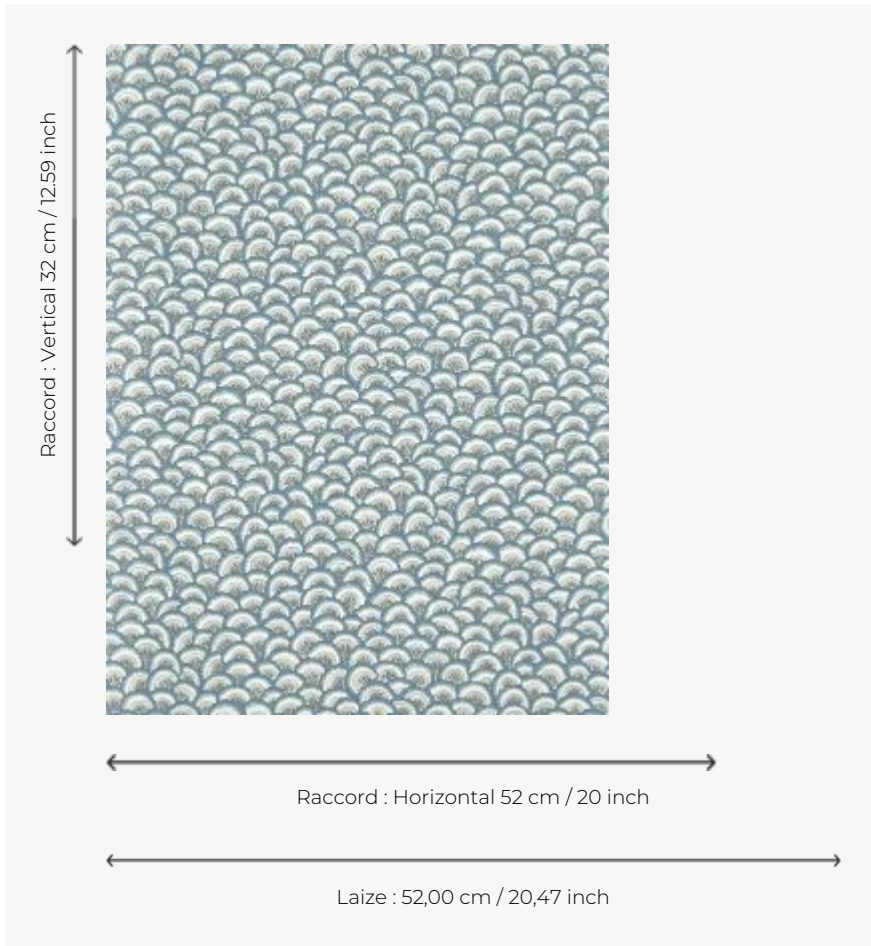

BP365006 PONTCHARTRAIN COORDONNE

Pattern of interlocking scales typical of the mounds of the Indian trees of life of the eighteenth century. The traditional rotary screen printing perfectly retranscribes the artisanal spirit of Indian block printing technique. The coordinated design is also available in embroidery and printed panel.

BP365006 - Ciel

Braquenié

TYPE	Small width printed wallpapers
SALES UNIT	Available per roll of 10,05 mts
BACKING	NON WOVEN
COMPOSITION	-
WIDTH	52 cm / 20,47 inch
REPEAT	H: 52 cm - 20,00 inch V: 32 cm - 12,59 inch Straight repeat
WEIGHT	155 gr / m ²
CARE	
TRIMMING	Trimmed
HANGING/REMOVING	Paste the wall Strippable
CERTIFICATIONS	EUROCLASS B-s1,d0 ASTM E84 Class A
NOTES	Good lightfastness Flame retardant backing Traditional printing technique
BOOK	B9979PPBRAQ9