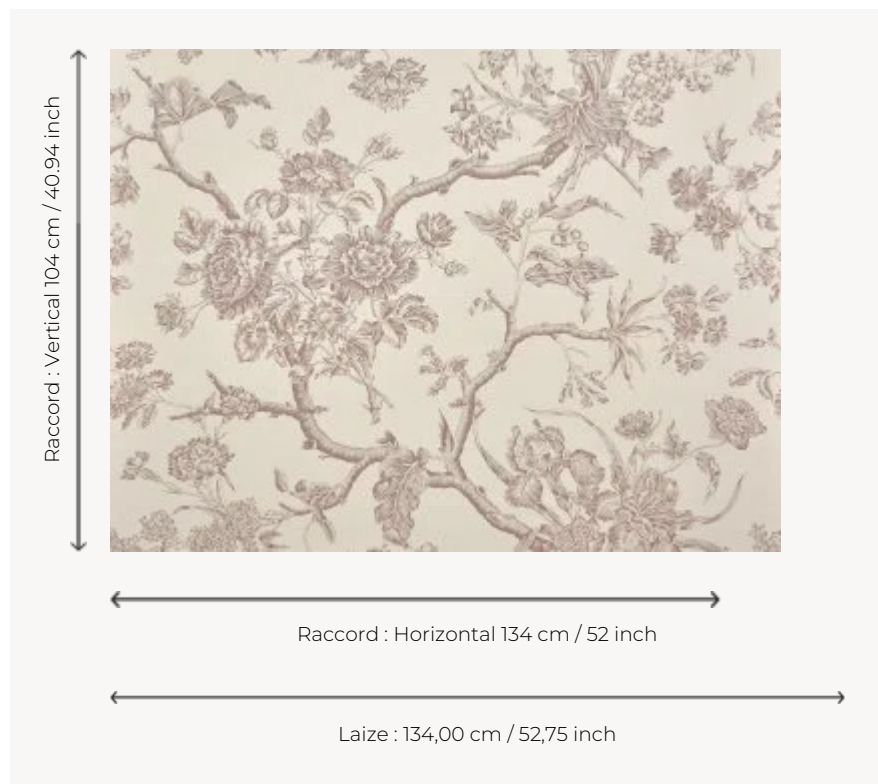

BP370002 CHANTONNAY

Delightful wallpaper with bouquets of flowers, treated in cameos like the famous paintings of Jouy. CHANTONNAY reproduces a copperplate printed canvas, English or French, from the last quarter of the 18th century. The original document is kept in the Maison of Pierre Frey's archives. Wallpaper printed on a non-woven satin backing. Also available in fabric.

BP370002 - Glycine

Braquenié

TYPE	Wide width printed wallpapers
SALES UNIT	Available per meter/yard
BACKING	NON WOVEN
COMPOSITION	-
WIDTH	134 cm / 52,75 inch
REPEAT	H: 134 cm - 52,00 inch V: 104 cm - 40,94 inch Straight repeat
WEIGHT	185 gr / m ²
CARE	 
TRIMMING	Pretrimmed
HANGING/REMOVING	Paste the wall Strippable
CERTIFICATIONS	EUROCLASS B-s1,d0 ASTM E84 Class A
NOTES	Good lightfastness Flame retardant backing
INFORMATION	Use the trim & join marks during installation. Double-cut installation.
BOOK	B9979PPBRAQ9