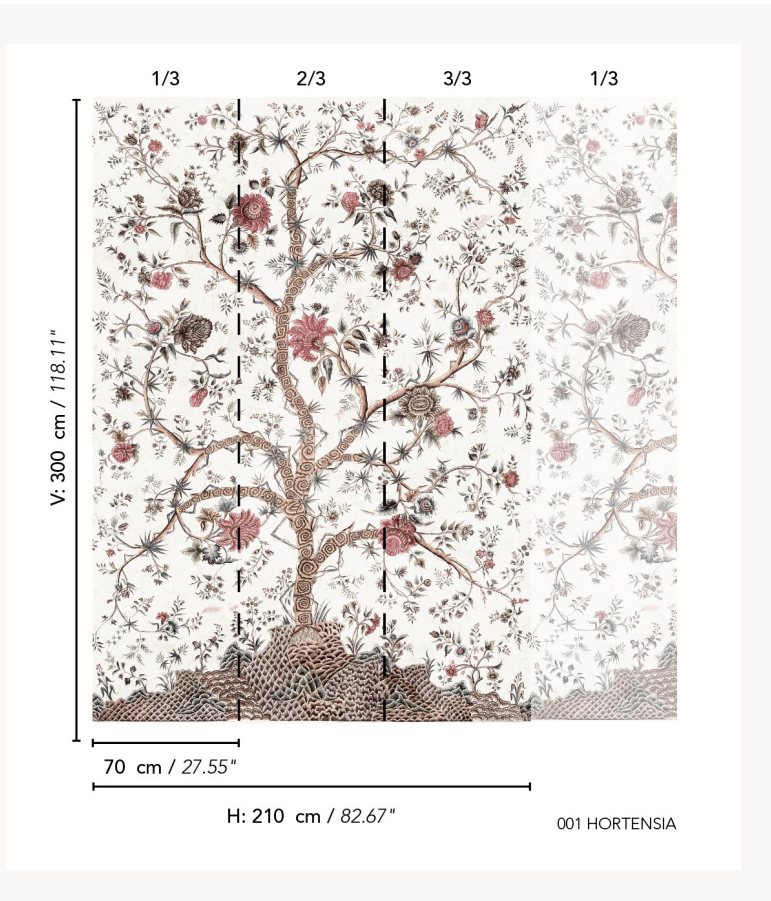

BP373001 LE GRAND GENOIS

This panel reproduces an Indian palempore with a tree of life motif that was very popular in the late 17th and 18th centuries in European interiors. It is printed here on a quality non-woven fabric with a satin effect. Also available in fabric in another color.

BP373001 - Hortensia

Braquenié

TYPE	Small width printed wallpapers - Panoramic wallpapers
SALES UNIT	Full panoramic 300 cm x 210 cm (3 lengths 70 cm x 210 cm) - 118,11 in x 82,67 in(3 lengths 27,55 in x 82,67 in)
BACKING	NON WOVEN
COMPOSITION	-
WIDTH	70 cm / 27,55 inch
REPEAT	H: 210 cm - 82,00 inch V: 300 cm - 118,11 inch
WEIGHT	185 gr / m ²
CARE	 
TRIMMING	Trimmed
HANGING/REMOVING	Paste the wall Strippable
CERTIFICATIONS	EUROCLASS B-s1,d0 ASTM E84 Class A
NOTES	Good lightfastness Flame retardant backing Sold as a complete artwork
INFORMATION	1 roll = 3 panels

1 Colors

BP373001
Hortensia