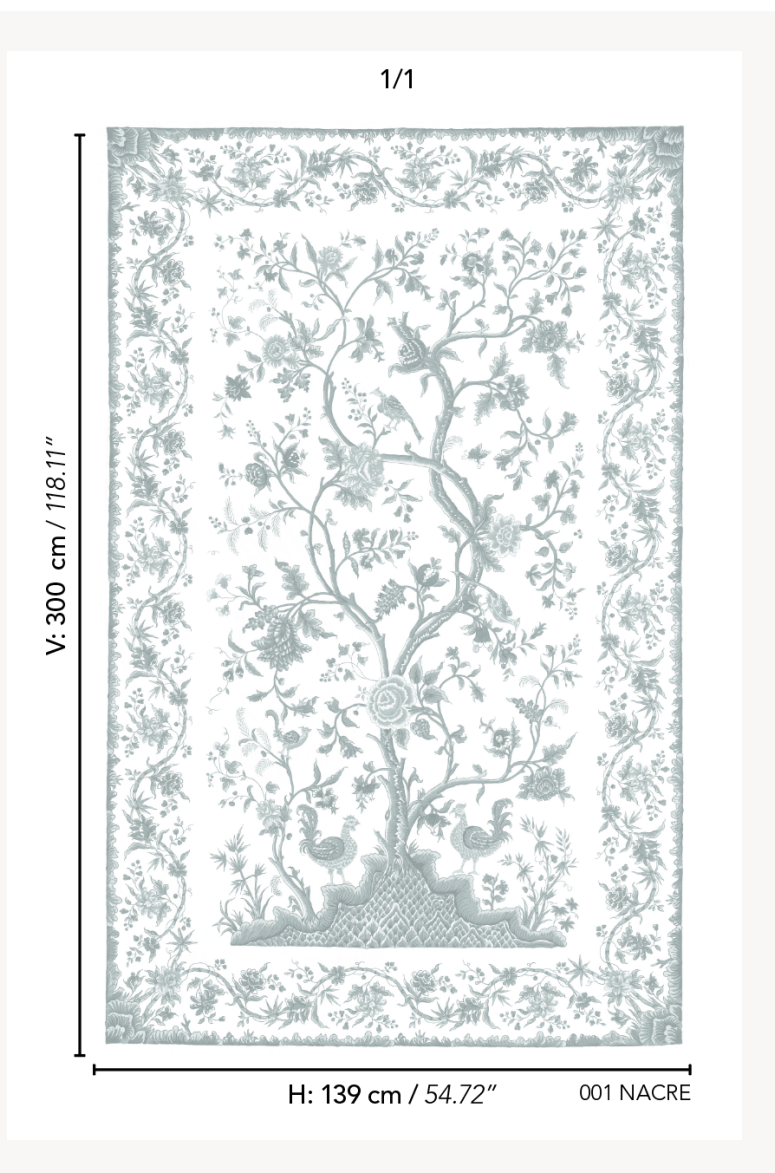

BP376001 LE CHANT DU COQ

Contemporary and pearly reinterpretation of an 18th century Indian tree of life. This panoramic wallpaper on non-woven fabric is woven with slightly shiny twisted threads, catching the light for a delicate iridescent tone on tone effect.

BP376001 - Nacre

Braquenié

TYPE	Paperbacked fabrics - Panoramic wallpapers
SALES UNIT	Full panoramic 139 cm x 304 cm (1 lengths 139 cm x 304 cm) - 54,72 in x 119,68 in (1 lengths 54,72 in x 119,68 in)
BACKING	NON WOVEN
COMPOSITION	100 % Polyester
WIDTH	139 cm / 54,72 inch
REPEAT	H: 139 cm - 54,00 inch V: 300 cm - 118,11 inch Straight repeat
WEIGHT	563 gr / m ²
CARE	
TRIMMING	Trimmed
HANGING/REMOVING	Paste the wall Wet removable
CERTIFICATIONS	ASTM E84 Class A
NOTES	Good lightfastness
INFORMATION	Panel effect

1 Colors

BP376001
Nacre