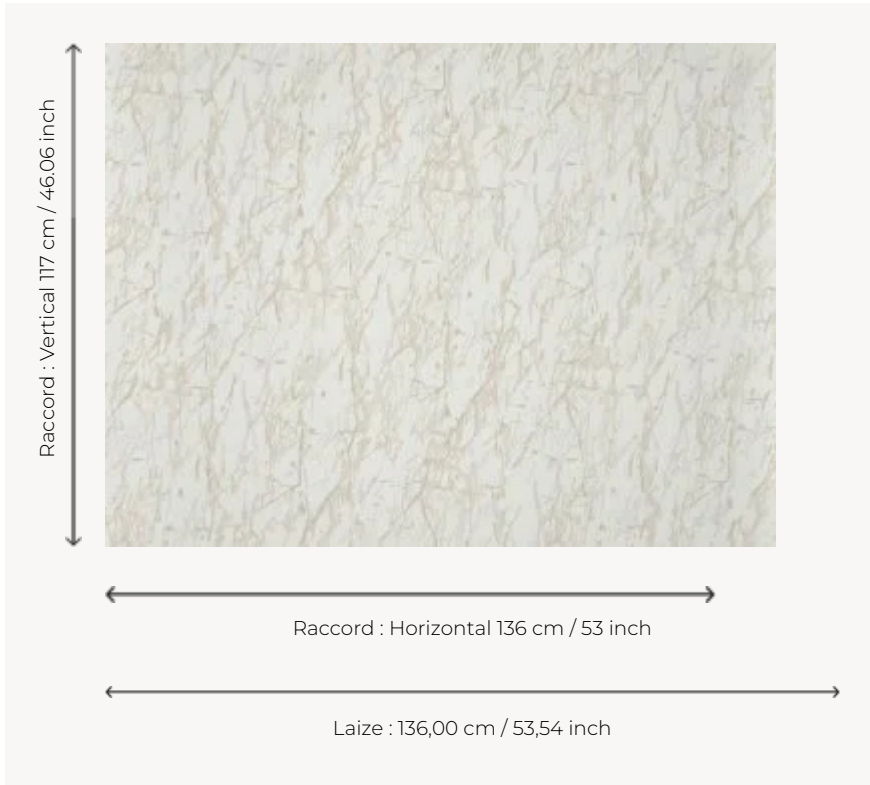

FP034001 YELENA

FP034001 - Neige

Pierre Frey

TYPE	Wide width printed wallpapers
SALES UNIT	Available per meter/yard
BACKING	NON WOVEN
COMPOSITION	-
WIDTH	136 cm / 53,54 inch
REPEAT	H: 136 cm - 53,00 inch V: 117 cm - 46,06 inch Straight repeat
WEIGHT	147 gr / m ²
CARE	
TRIMMING	Trimmed
HANGING/REMOVING	Paste the wall Wet removable
CERTIFICATIONS	EUROCLASS B-s1,d0 ASTM E84 Class A
NOTES	Hand screen printed
BOOK	F9979PPFREY43

3 Colors

FP034001
Neige

FP034002
Brume

FP034003
Miel