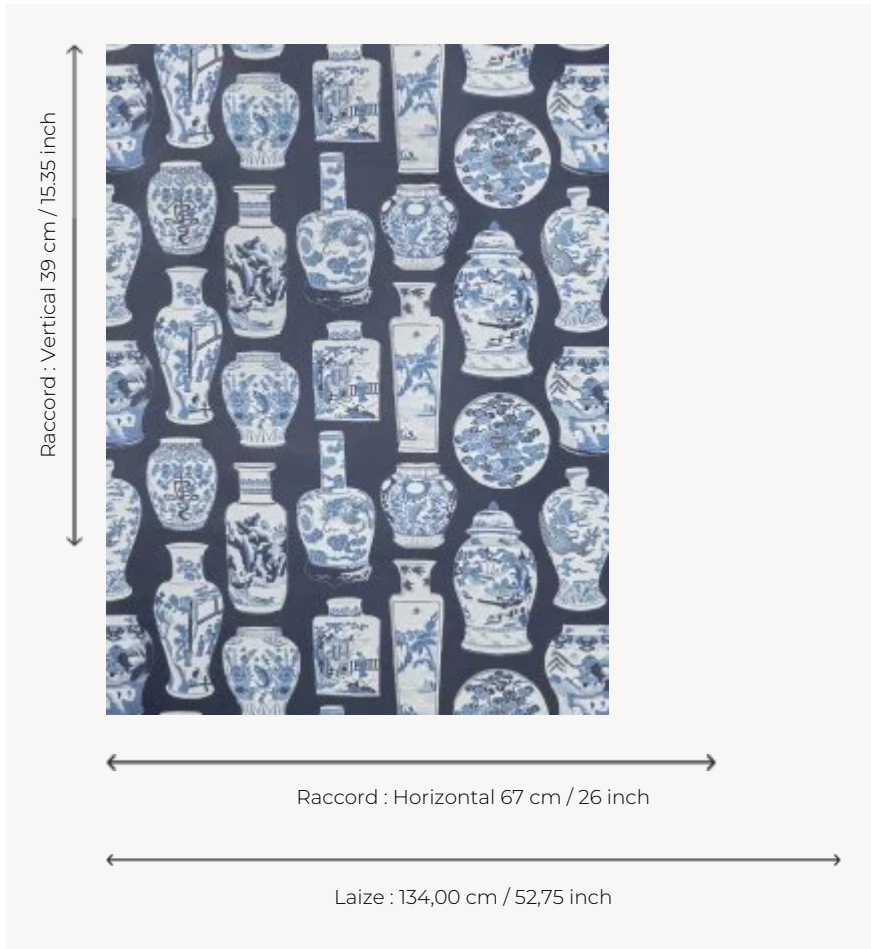

FP045001 QINGHUA PETIT

Coordinated with the fabric of the same name, QINGHUA is a design representing a collection of cobalt blue and white tea pots and porcelain. It is proposed here in a reduced scale.

FP045001 - Indigo

Pierre Frey

TYPE	Wide width printed wallpapers
SALES UNIT	Available per meter/yard
BACKING	NON WOVEN
COMPOSITION	-
WIDTH	134 cm / 52,75 inch
REPEAT	H: 67 cm - 26,00 inch V: 39 cm - 15,35 inch Straight repeat
WEIGHT	165 gr / m ²
CARE	
TRIMMING	Pretrimmed
HANGING/REMOVING	Paste the wall Strippable
CERTIFICATIONS	EUROCLASS C-s1,d0 ASTM E84 Class A
INFORMATION	Use the trim & join marks during installation. Double-cut installation.
BOOK	F9979PPFREY44