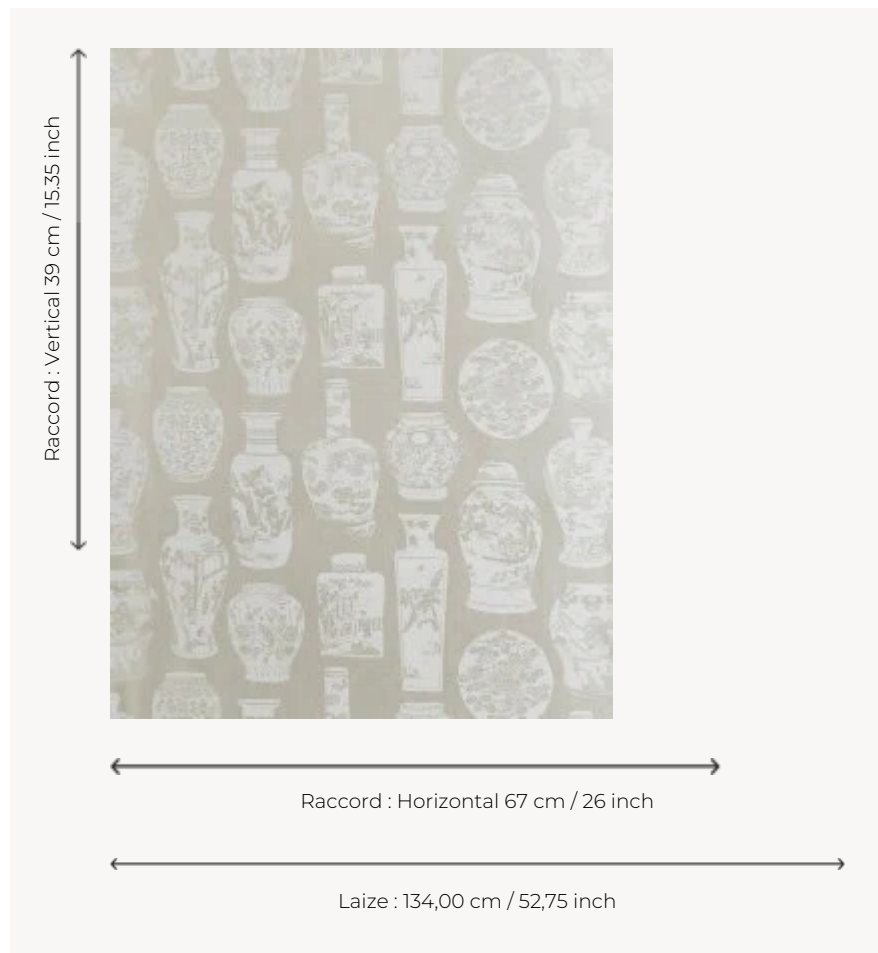

FP045002 QINGHUA PETIT

Coordinated with the fabric of the same name, QINGHUA is a design representing a collection of cobalt blue and white tea pots and porcelain. It is proposed here in a reduced scale.

FP045002 - Nacre

Pierre Frey

TYPE	Wide width printed wallpapers
SALES UNIT	Available per meter/yard
BACKING	NON WOVEN
COMPOSITION	-
WIDTH	134 cm / 52,75 inch
REPEAT	H: 67 cm - 26,00 inch V: 39 cm - 15,35 inch Straight repeat
WEIGHT	165 gr / m ²
CARE	 
TRIMMING	Pretrimmed
HANGING/REMOVING	Paste the wall Strippable
CERTIFICATIONS	EUROCLASS C-s1,d0 ASTM E84 Class A
INFORMATION	Use the trim & join marks during installation. Double-cut installation.
BOOK	F9979PPFREY44